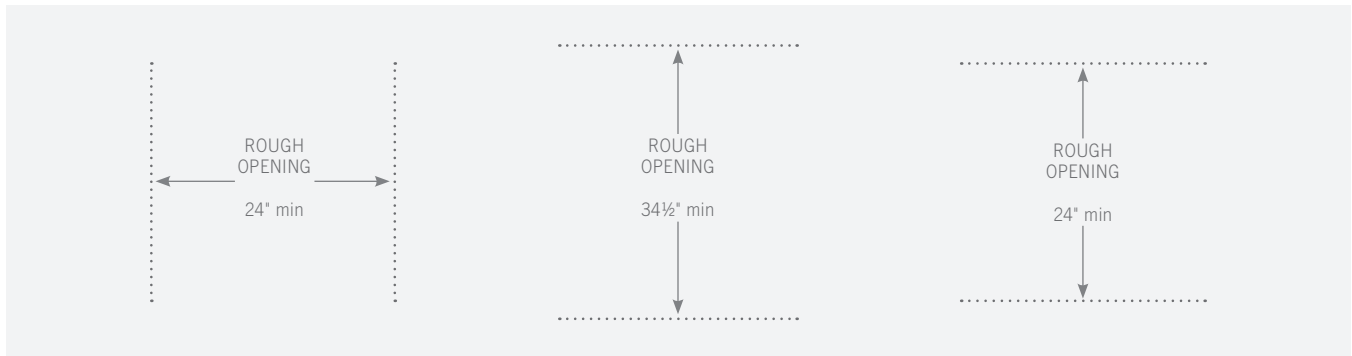

24" STAINLESS GLASS DOOR WINE CABINET

TWC-24DZ-R/L-SG-C

TWC-24DZ-R-SG-C (Right hinged)

TWC-24DZ-L-SG-C (Left hinged)

FEATURES

- Environmentally friendly, R600a hydrocarbon refrigerant that improves performance and efficiency while ensuring quiet operation.
- Industry exclusive, 300-series stainless steel interior and exterior.
- Zero-clearance hinging allows for integrated installation.
- Patented TruLumina® LED lighting gently illuminates your product and allows you to choose from 14 different color options with the push of a button.
- Low-E, double pane, UV tinted glass.
- True Precision Control® with steel touch technology and readout provides digital accuracy.
- 2 independent zones that can be adjusted from 40°F (4.4°C) to 65°F (18.3°C).
- NSF/ANSI Standard 7 compliant for packaged food product.
- Sabbath mode compliant.
- Ability to connect to a home security system.
- Lock standard on stainless steel models (SG).
- All undercounter models UL rated for outdoor use.

SPECIFICATIONS

Dimensions* (w x h x d)	23 7/8" x 34 1/4" x 23 7/8"
Cutout Dimensions (w x h x d)	24" x 34 1/2" x 24"
Capacity (cu. ft.)	5.52  x 45
Temperature Range – Upper Zone	40°F – 65°F
Temperature Range – Lower Zone	40°F – 65°F
Weight (lbs.)	245
Voltage	115/60/1  115/60/1 NEMA-5-15R
Amps	1.9
Annual Energy Consumption (kwh)	157
Power Cord Length (ft.)	8
Energy Star Rated	Yes

*Dimensions may vary +/- 1/8"

24" STAINLESS GLASS DOOR WINE CABINET

TWC-24DZ-R/L-SG-C

OPENING DIMENSIONS

MODEL OPTIONS

MODEL	FINISH
TWC-24DZ-R-SG-C	Stainless glass door right-hinged
TWC-24DZ-L-SG-C	Stainless glass door left-hinged