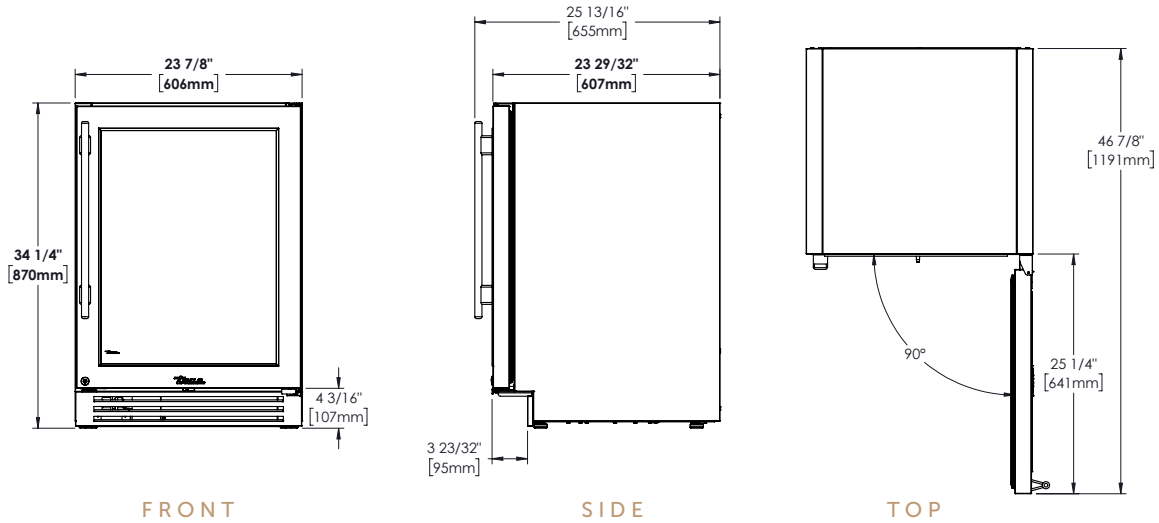

24" STAINLESS GLASS DOOR WINE CABINET

TWC-24DZ-R/L-SG-C

TWC-24DZ-R-SG-C (Right hinged)

TWC-24DZ-L-SG-C (Left hinged)

FEATURES

- Environmentally friendly, R600a hydrocarbon refrigerant that improves performance and efficiency while ensuring quiet operation.
- Industry exclusive, 300-series stainless steel interior and exterior.
- Zero-clearance hinging allows for integrated installation.
- Patented TruLumina® LED lighting gently illuminates your product and allows you to choose from 14 different color options with the push of a button.
- Low-E, double pane, UV tinted glass.
- True Precision Control® with steel touch technology and readout provides digital accuracy.
- 2 independent zones that can be adjusted from 40°F (4.4°C) to 65°F (18.3°C).
- NSF/ANSI Standard 7 compliant for packaged food product.
- Sabbath mode compliant.
- Ability to connect to a home security system.
- Lock standard on stainless steel models (SG).
- All undercounter models UL rated for outdoor use.

ORGANIZATION

- 5 glide-out wine racks – 40 bottles.
- 1 floor wine cradle – 5 bottles.

BUILD YOUR TRUE

Customize your True with a variety of finish and hardware options at true-residential.com.

CUSTOMIZATION

SPECIFICATIONS

Dimensions* (w x h x d)	23 7/8" x 34 1/4" x 23 7/8"
Cutout Dimensions (w x h x d)	24" x 34 1/2" x 24"
Capacity (cu. ft.)	5.52  x 45
Temperature Range – Upper Zone	40°F – 65°F
Temperature Range – Lower Zone	40°F – 65°F
Weight (lbs.)	245
Voltage	115/60/1  115/60/1 NEMA-5-15R
Amps	1.9
Annual Energy Consumption (kwh)	157
Power Cord Length (ft.)	8
Energy Star Rated	Yes

*Dimensions may vary +/- 1/8"

24" STAINLESS GLASS DOOR WINE CABINET

TWC-24DZ-R/L-SG-C

OPENING DIMENSIONS

MODEL OPTIONS

MODEL	FINISH
TWC-24DZ-R-SG-C	Stainless glass door right-hinged
TWC-24DZ-L-SG-C	Stainless glass door left-hinged