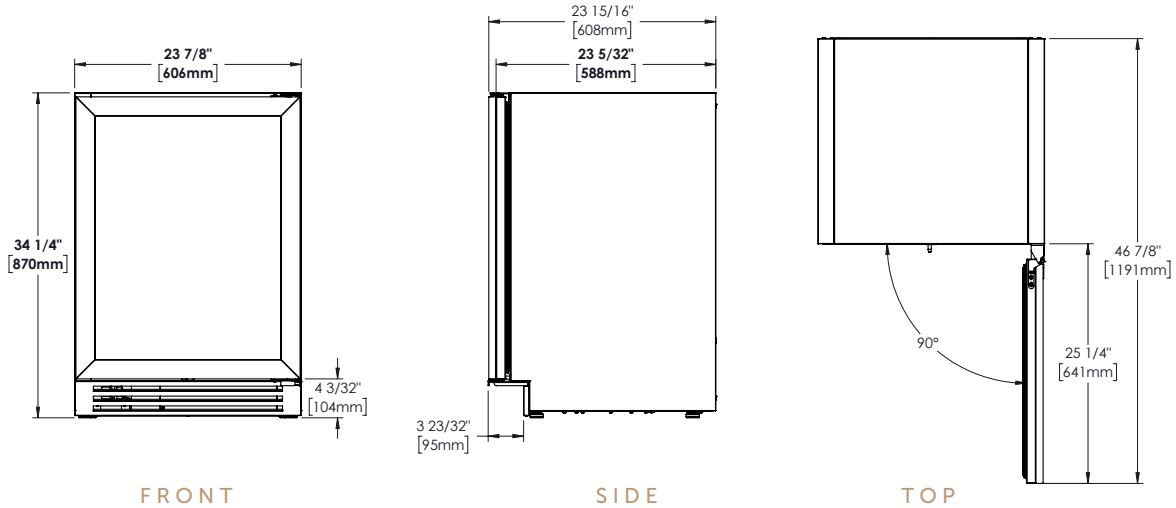

#### SPECIFICATIONS

Dimensions\* (w x h x d) 23<sup>7</sup>/<sub>8</sub>" x 34<sup>1</sup>/<sub>4</sub>" x 23<sup>7</sup>/<sub>8</sub>"

Cutout Dimensions (w x h x d) 24" x 34<sup>1</sup>/<sub>2</sub>" x 24"

Standard Overlay Panel (w x h x d) 23<sup>5</sup>/<sub>8</sub>" x 30<sup>1</sup>/<sub>8</sub>" x <sup>3</sup>/<sub>4</sub>"

Panel provided by others. Other installation options available. Consult install guide for details.

\*NOTE: Overlay models have black powder coated steel exteriors.

\*Dimensions may vary +/- 1/8"

24" OVERLAY READY DOOR WINE CABINET

TWC-24-R/L-OP-C – (shown with a 3/4" cabinetry panel)

OPENING DIMENSIONS