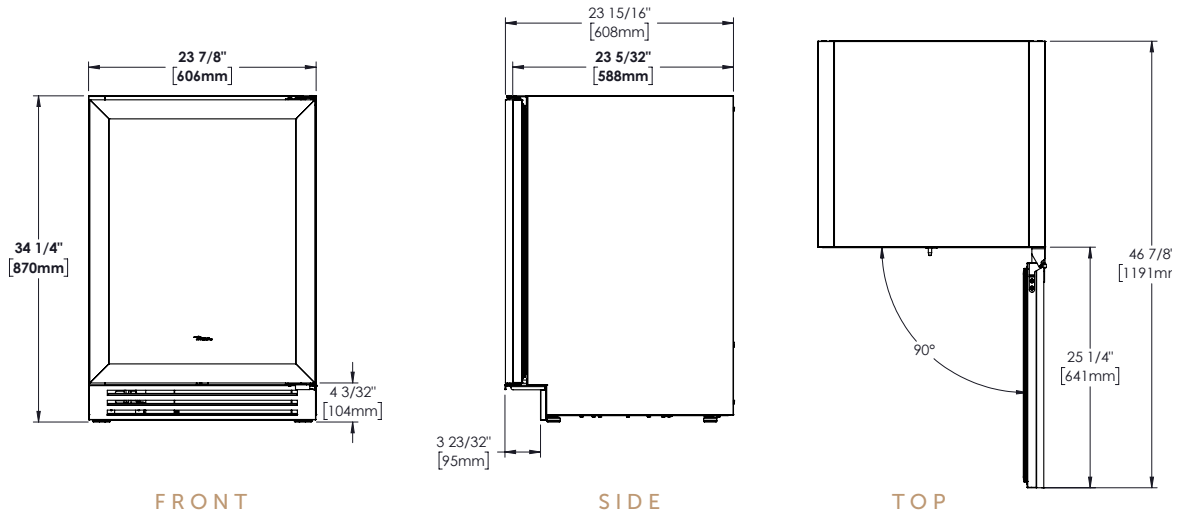

Dimensions* (w x h x d) 23 7/8" x 34 1/4" x 23 7/8"

Cutout Dimensions (w x h x d) 24" x 34 1/2" x 24"

Standard Overlay Panel (w x h x d) 23 5/8" x 30 1/8" x 3/4"

Panel provided by others. Other installation options available.
Consult install guide for details.

Capacity (cu. ft.) 5.6  x 207

Temperature Range 33°F - 47°F

Weight (lbs.) 185

Voltage 115/60/1  115/60/1 NEMA-5-15R

Amps 1.9

Annual Energy Consumption (kwh) 279

Power Cord Length (ft.) 8

Energy Star Rated Yes

*NOTE: Overlay models have black powder coated steel exteriors.

*Dimensions may vary +/- 1/8"

24" OVERLAY READY GLASS DOOR UNDERCOUNTER REFRIGERATOR

TUR-24-R/L-OG-C – (shown with a 3/4" cabinetry panel)

OPENING DIMENSIONS