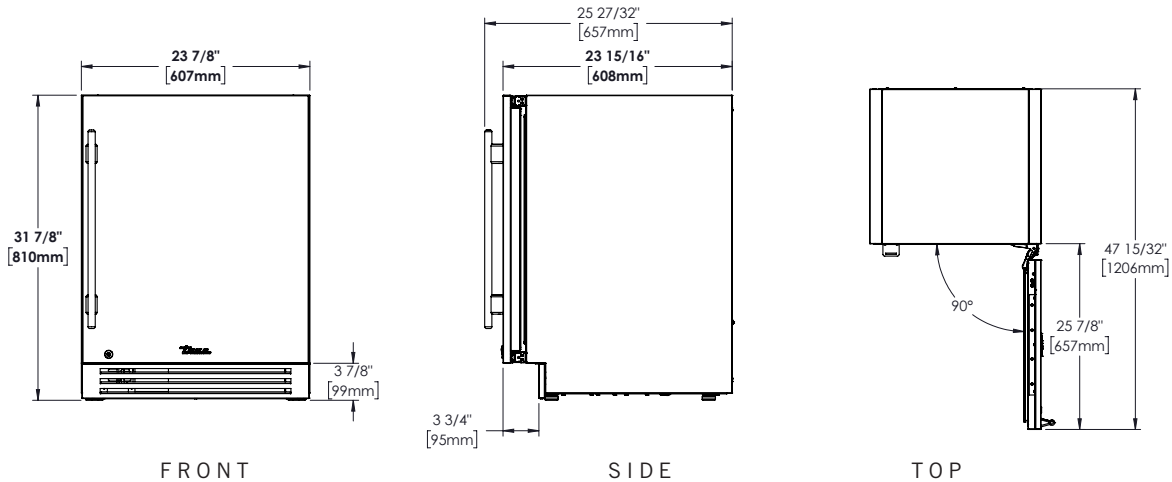

ORGANIZATION

- Five pull-out PVC coated wire wine racks for storage of 7 bottles each
  - Shelf dimensions: 17<sup>1</sup>/<sub>16</sub>" W x 16<sup>7</sup>/<sub>8</sub>" L
- One floor wine cradle for storage of 5 bottles

Cutout Dimensions (w x h x d) 24" x 32" x 24"

Other installation options available, consult install guide

Capacity (bottles) 40

Temperature Range 40°– 65°F (4.4°– 18.3°C)

Weight (lbs.) 225

Voltage 115/60/1 115/60/1 NEMA-5-15R

Amps 0.8

Annual Energy Consumption (kWh) 195

Power Cord Length (ft.) 10

Energy Star Rated –

24" STAINLESS SOLID DOOR WINE CABINET

TUWADA-24-LS/RS-A~S

OPENING DIMENSIONS

MODEL OPTIONS

MODEL	FINISH
TUWADA-24-LS-A~S	Stainless solid door, left hinged
TUWADA-24-RS-A~S	Stainless solid door, right hinged

Overlay panel ready version also available

ACCESSORIES (OPTIONAL)

- 2 1/2" legs
- 6" toe kick