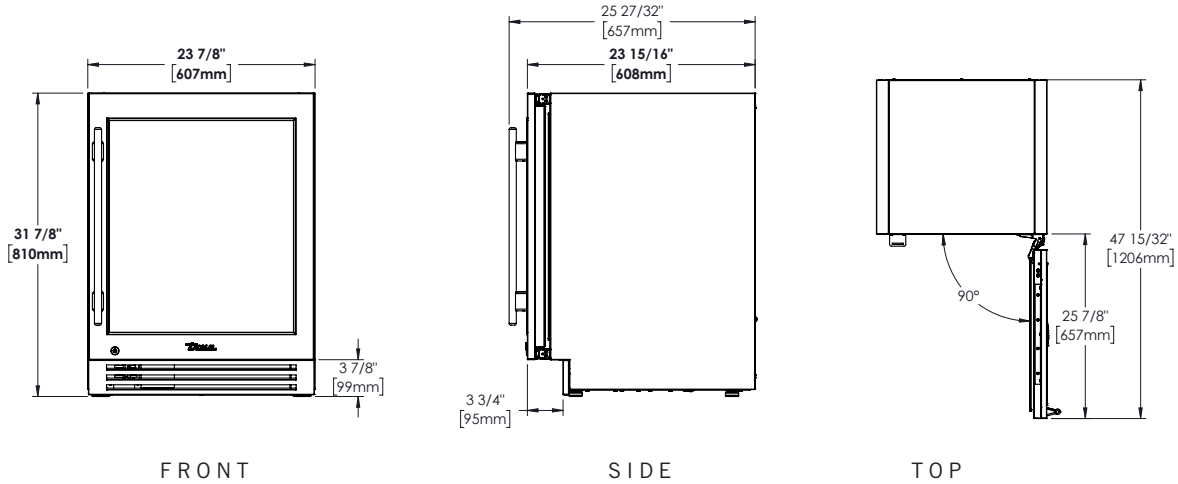

ORGANIZATION

- Five pull-out PVC coated wire wine racks for storage of 7 bottles each
 - Shelf dimensions: 17¹/₁₆" W x 16⁷/₈" L
- One floor wine cradle for storage of 5 bottles

BUILD YOUR TRUE

Customize your True with a variety of finish and hardware options at true-residential.com/custom.

TUWADA-24-RG-A~O

SPECIFICATIONS

Dimensions (w x h x d) 23⁷/₁₆" x 31⁷/₁₆" x 23¹⁵/₁₆"

Cutout Dimensions (w x h x d) 24" x 32" x 24"

Other installation options available, consult install guide

Capacity (bottles) 40

Temperature Range 40°– 65°F (4.4°– 18.3°C)

Weight (lbs.) 225

Voltage 115/60/1 115/60/1 NEMA-5-15R

Amps 0.8

Annual Energy Consumption (kWh) 195

Power Cord Length (ft.) 10

Energy Star Rated –

24" STAINLESS GLASS DOOR WINE CABINET

TUWADA-24-LG/RG-A~S

OPENING DIMENSIONS

MODEL OPTIONS

MODEL	FINISH
TUWADA-24-LG-A~S	Stainless glass door, left hinged
TUWADA-24-RG-A~S	Stainless glass door, right hinged

Overlay panel ready version also available