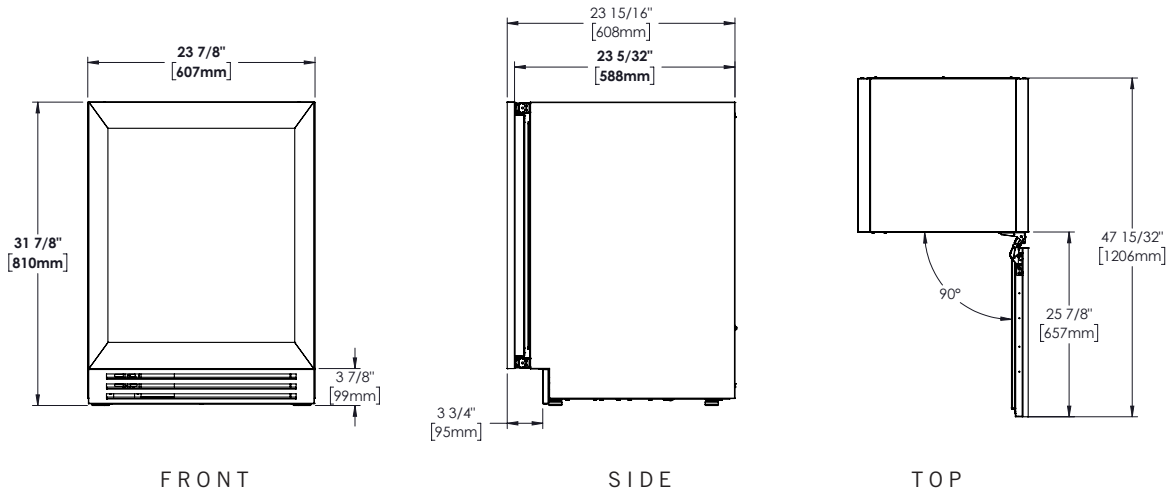

ORGANIZATION

- Five pull-out PVC coated wire wine racks for storage of 7 bottles each
 - Shelf dimensions: 17¹/₁₆" W x 16⁷/₈" L
- One floor wine cradle for storage of 5 bottles

BUILD YOUR TRUE

Customize your True with a variety of finish and hardware options at true-residential.com/custom.

TUWADA-24-RG-A~O

SPECIFICATIONS

Dimensions (w x h x d)	23 ⁷ / ₁₆ " x 31 ⁷ / ₁₆ " x 23 ⁵ / ₁₆ "
Cutout Dimensions (w x h x d)	24" x 32" x 24"
Standard Overlay Panel (w x h x d)	23 ⁵ / ₈ " x 28" x 3/4"

Panel provided by others. Other installation options available. Consult install guide for details.

Capacity (bottles)	40
Temperature Range	40° - 65°F (4.4° - 18.3°C)
Weight (lbs.)	225

Voltage	115/60/1  115/60/1 NEMA-5-15R
---------	--

Amps	0.8
Annual Energy Consumption (kWh)	195

Power Cord Length (ft.)	10
-------------------------	----

Energy Star Rated	—
-------------------	---

24" OVERLAY GLASS DOOR WINE CABINET

TUWADA-24-LG/RG-A~O – (shown with a 3/4" cabinetry panel.)

OPENING DIMENSIONS

MODEL OPTIONS

MODEL	FINISH
TUWADA-24-LG-A~O	Overlay glass door, left hinged
TUWADA-24-RG-A~O	Overlay glass door, right hinged