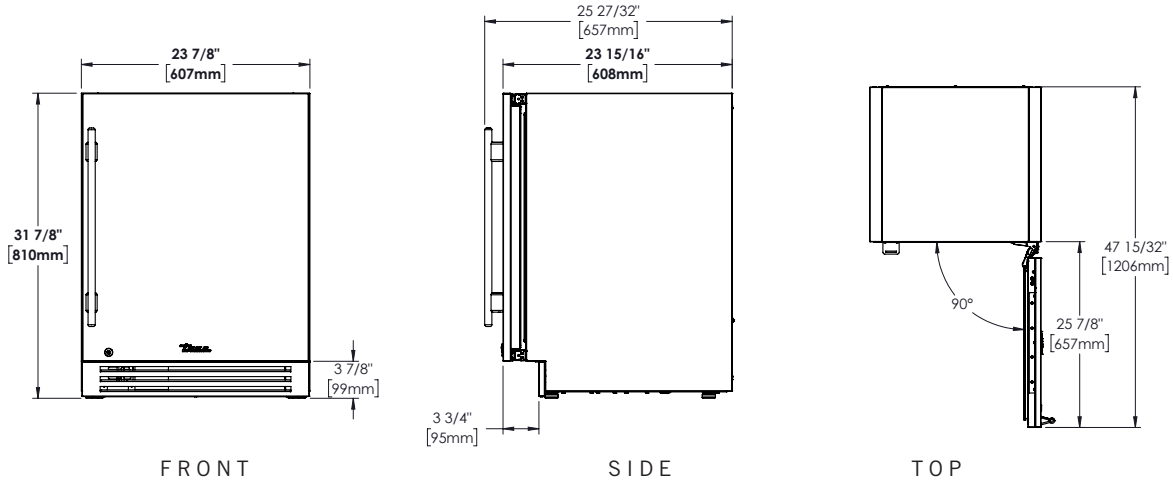

ORGANIZATION

- Five pull-out PVC coated wire wine racks for storage of 7 bottles each
  - Shelf dimensions: 17<sup>1</sup>/<sub>16</sub>" W x 16<sup>7</sup>/<sub>8</sub>" L
- One floor wine cradle for storage of 5 bottles

Cutout Dimensions (w x h x d) 24" x 32" x 24"

Other installation options available, consult install guide

Capacity (bottles) 40

Temperature Range 40° - 65°F (4.4° - 18.3°C)

Weight (lbs.) 225

Voltage 115/60/1 115/60/1 NEMA-5-15R

Amps 0.8

Annual Energy Consumption (kWh) 195

Power Cord Length (ft.) 10

Energy Star Rated —

\*Dimensions may vary +/- 1/8"

24" STAINLESS SOLID DOOR WINE CABINET

TUWADA-24-LS/RS-A~S

OPENING DIMENSIONS

MODEL OPTIONS

MODEL	FINISH
TUWADA-24-LS-A~S	Stainless solid door, left hinged
TUWADA-24-RS-A~S	Stainless solid door, right hinged

Overlay panel ready version also available

ACCESSORIES (OPTIONAL)

- 2 1/2" legs
- 6" toe kick