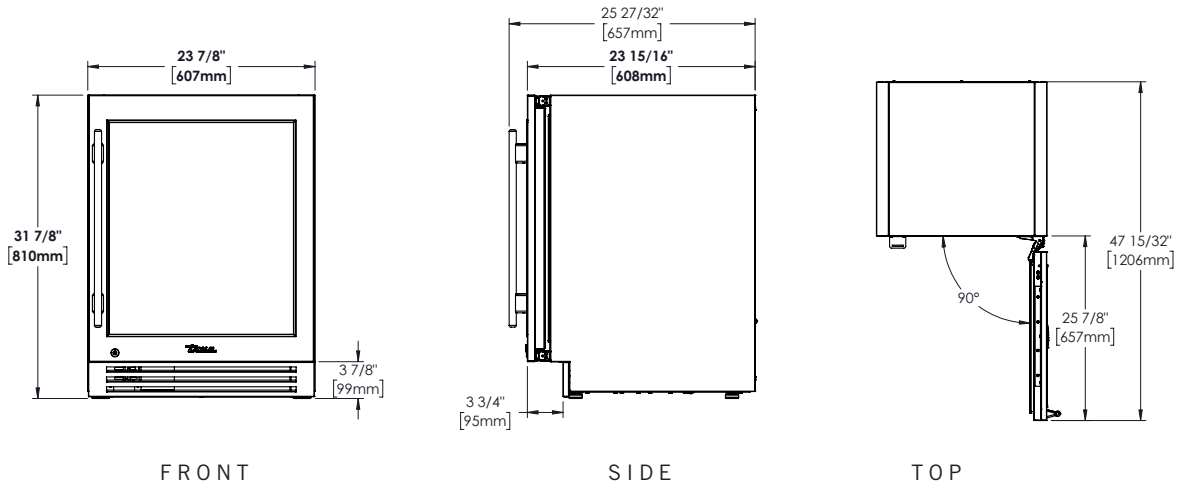

ORGANIZATION

- Five pull-out PVC coated wire wine racks for storage of 7 bottles each
 - Shelf dimensions: 17⁷/₁₆" W x 16⁷/₈" L
- One floor wine cradle for storage of 5 bottles

BUILD YOUR TRUE

Customize your True with a variety of finish and hardware options at true-residential.com.

SPECIFICATIONS

Dimensions* (w x h x d) 23⁷/₈" x 31⁷/₈" x 23¹⁵/₁₆"

Cutout Dimensions (w x h x d) 24" x 32" x 24"

Other installation options available, consult install guide

Capacity (bottles) 40

Temperature Range 40°– 65°F (4.4°– 18.3°C)

Weight (lbs.) 225

Voltage 115/60/1 115/60/1 NEMA-5-15R

Amps 0.8

Annual Energy Consumption (kWh) 195

Power Cord Length (ft.) 10

Energy Star Rated —

*Dimensions may vary +/- 1/8"

24" STAINLESS GLASS DOOR WINE CABINET

TUWADA-24-LG/RG-A~S

OPENING DIMENSIONS

MODEL OPTIONS

| MODEL | FINISH |
|------------------|------------------------------------|
| TUWADA-24-LG-A~S | Stainless glass door, left hinged |
| TUWADA-24-RG-A~S | Stainless glass door, right hinged |