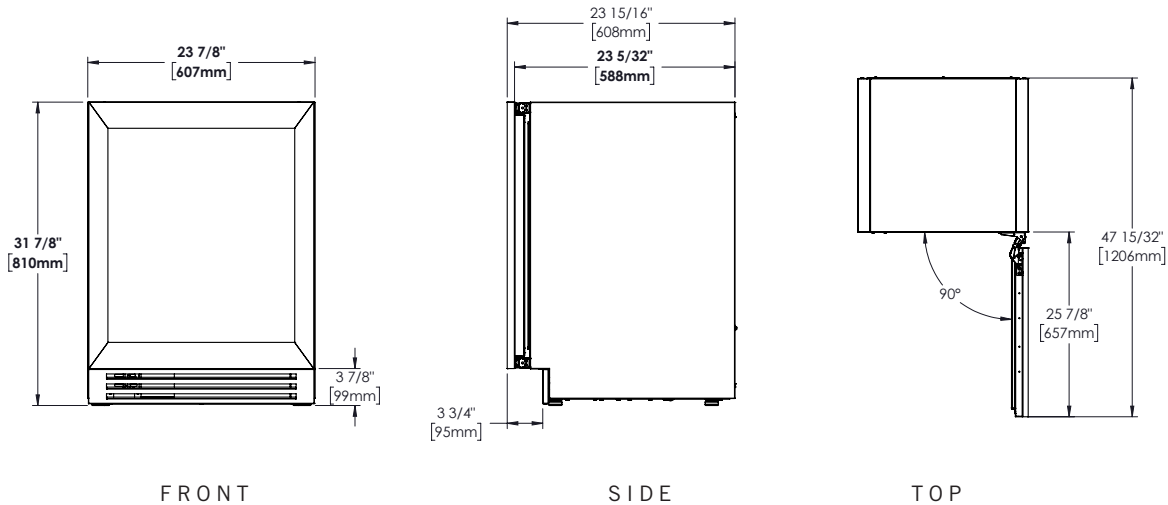

ORGANIZATION

- Two adjustable heavy-duty PVC coated black wire shelves allow for adjustable organization options
  - Shelf dimensions: 19 5/8" W x 17" L

BUILD YOUR TRUE

Customize your True with a variety of finish and hardware options at [true-residential.com/custom](http://true-residential.com/custom).

TURADA-24-RG-A~O

SPECIFICATIONS

Dimensions (w x h x d) 23 7/8" x 31 7/8" x 23 5/32"

Cutout Dimensions (w x h x d) 24" x 32" x 24"

Standard Overlay Panel (w x h x d) 23 5/8" x 28" x 3/4"

Panel provided by others. Other installation options available.  
Consult install guide for details.

Capacity (cu. ft.) 5.0

Temperature Range 33°– 41°F (0.5°– 5°C)

Weight (lbs.) 145

Voltage 115/60/1 115/60/1 NEMA-5-15R

Amps 0.8

Annual Energy Consumption (kWh) 275

Power Cord Length (ft.) 10

Energy Star Rated Yes

24" OVERLAY GLASS DOOR UNDERCOUNTER REFRIGERATOR

TURADA-24-LG/RG-A~O – (shown with a 3/4" cabinetry panel.)

OPENING DIMENSIONS

MODEL OPTIONS

MODEL	FINISH
TURADA-24-LG-A~O	Overlay panel ready glass door, left hinged
TURADA-24-RG-A~O	Overlay panel ready glass door, right hinged