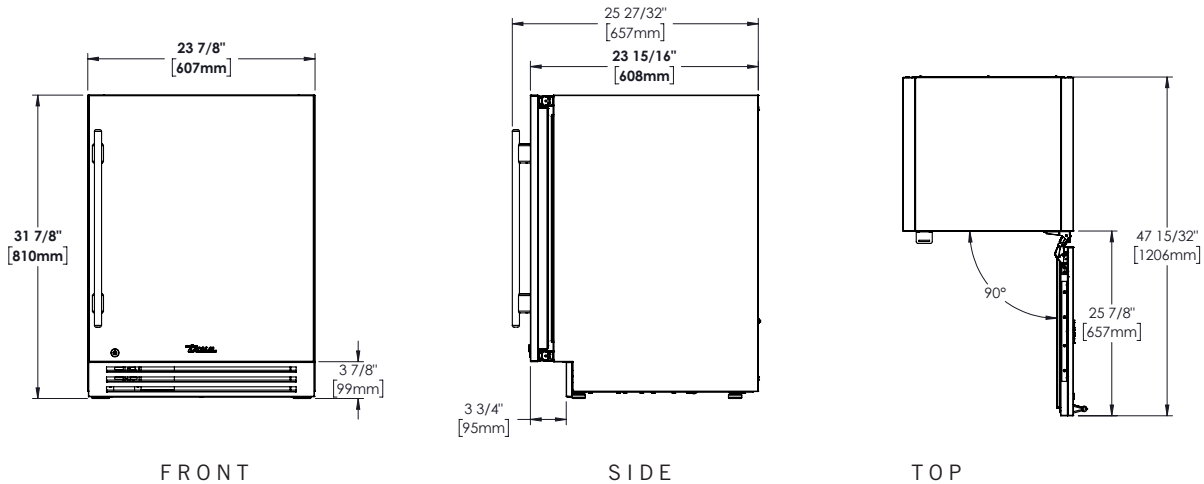

ORGANIZATION

- Two adjustable heavy-duty PVC coated black wire shelves allow for adjustable organization options
 - Shelf dimensions: 19⁵/₈" W x 17" L
- One pull-out PVC coated wire wine rack for storage of 7 bottles
 - Shelf dimensions: 17⁷/₁₆" W x 16⁷/₈" L
- One floor wine cradle for storage of 5 bottles

BUILD YOUR TRUE

Customize your True with a variety of finish and hardware options at true-residential.com/custom.

TUBADA-24-RS-A~S

SPECIFICATIONS

Dimensions (w x h x d) 23⁷/₁₆" x 31⁷/₁₆" x 23¹⁵/₁₆"

Cutout Dimensions (w x h x d) 24" x 32" x 24"

Other installation options available, consult install guide

Capacity 5.0

Temperature Range 33°– 41°F (0.5°– 5°C)

Weight (lbs.) 145

Voltage 115/60/1 115/60/1 NEMA-5-15R

Amps 0.8

Annual Energy Consumption (kWh) 275

Power Cord Length (ft.) 10

Energy Star Rated –

24" STAINLESS SOLID DOOR BEVERAGE CENTER

TUBADA-24-LS/RS-A~S

OPENING DIMENSIONS

MODEL OPTIONS

MODEL	FINISH
TUBADA-24-LS-A~S	Stainless solid door, left hinged
TUBADA-24-RS-A~S	Stainless sold door, right hinged