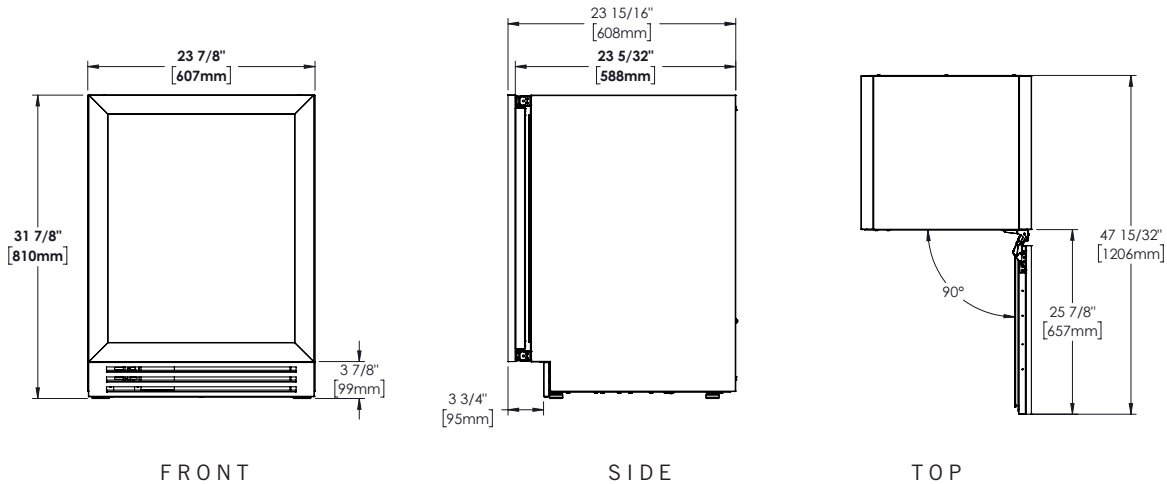

ORGANIZATION

- Two adjustable heavy-duty PVC coated black wire shelves allow for adjustable organization options
 - Shelf dimensions: 19⁵/₈"W x 17" L
- One pull-out PVC coated wire wine rack for storage of 7 bottles
 - Shelf dimensions: 17¹/₁₆"W x 16⁷/₈" L
- One floor wine cradle for storage of 5 bottles

BUILD YOUR TRUE

Customize your True with a variety of finish and hardware options at true-residential.com/custom.

TUBADA-24-RS-A~O

SPECIFICATIONS

Dimensions (w x h x d)	23 ⁷ / ₈ " x 31 ⁷ / ₈ " x 23 ⁵ / ₈ "
Cutout Dimensions (w x h x d)	24" x 32" x 24"
Standard Overlay Panel (w x h x d)	23 ⁵ / ₈ " x 28" x 3/4"

Panel provided by others. Other installation options available. Consult install guide for details.

Capacity	5.0
Temperature Range	33° - 41°F (0.5° - 5°C)
Weight (lbs.)	145
Voltage	115/60/1  115/60/1 NEMA-5-15R
Amps	0.8
Annual Energy Consumption (kWh)	275
Power Cord Length (ft.)	10
Energy Star Rated	—

24" OVERLAY PANEL READY DOOR BEVERAGE CENTER

TUBADA-24-LS/RS-A~O – (shown with a 3/4" cabinetry panel.)

OPENING DIMENSIONS

MODEL OPTIONS

MODEL	FINISH
TUBADA-24-LS-A~O	Overlay panel ready solid door, left hinged
TUBADA-24-RS-A~O	Overlay panel ready solid door, right hinged