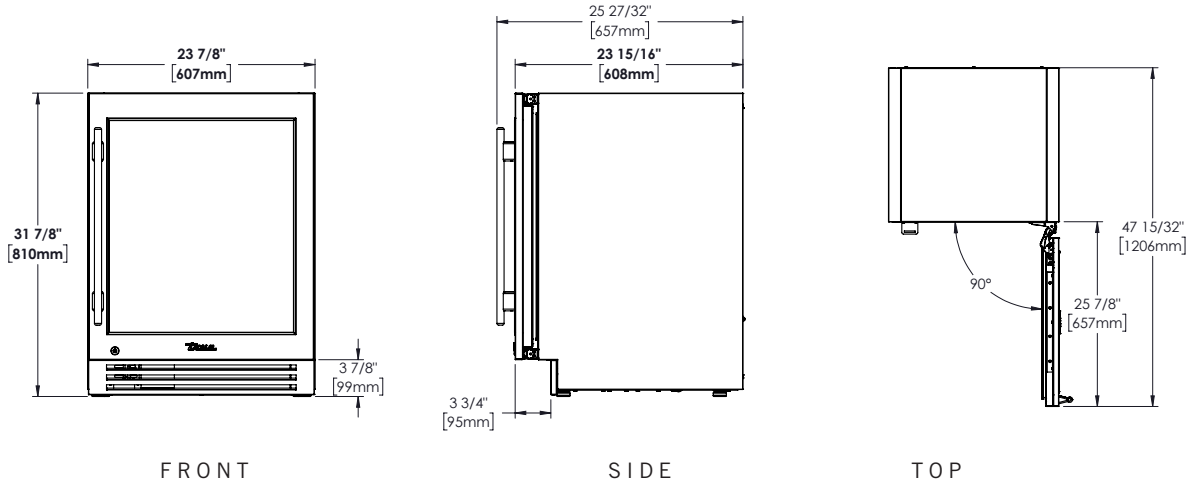

ORGANIZATION

- Two adjustable heavy-duty PVC coated black wire shelves allow for adjustable organization options
  - Shelf dimensions: 19<sup>5</sup>/<sub>8</sub>" W x 17" L
- One pull-out PVC coated wire wine rack for storage of 7 bottles
  - Shelf dimensions: 17<sup>7</sup>/<sub>16</sub>" W x 16<sup>7</sup>/<sub>8</sub>" L
- One floor wine cradle for storage of 5 bottles

Cutout Dimensions (w x h x d) 24" x 32" x 24"

Other installation options available, consult install guide

Capacity 5.0

Temperature Range 33°– 41°F (0.5°– 5°C)

Weight (lbs.) 145

Voltage 115/60/1 115/60/1 NEMA-5-15R

Amps 0.8

Annual Energy Consumption (kWh) 275

Power Cord Length (ft.) 10

Energy Star Rated –

24" STAINLESS GLASS DOOR BEVERAGE CENTER

TUBADA-24-LG/RG-A~S

OPENING DIMENSIONS

MODEL OPTIONS