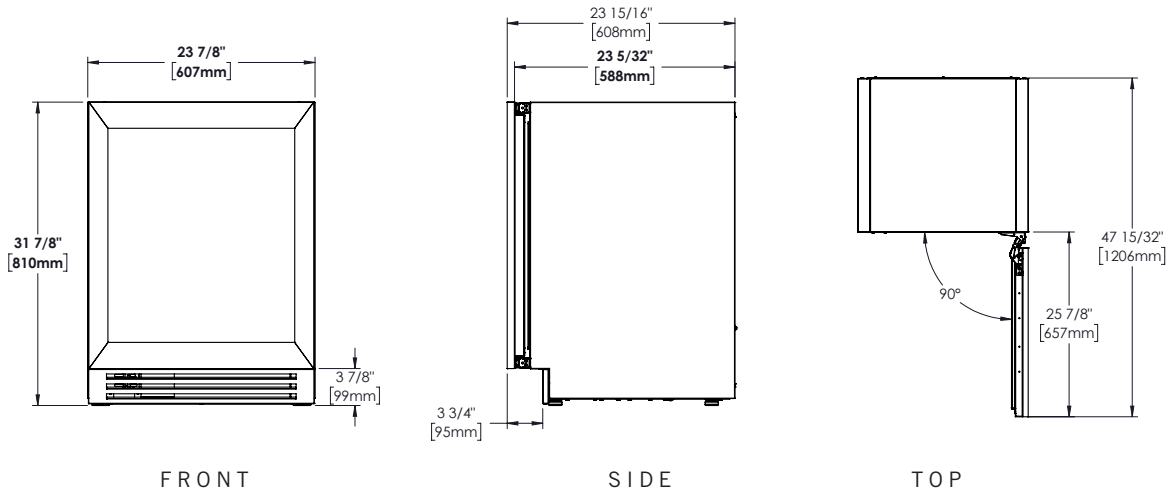

BUILD YOUR TRUE

Customize your True with a variety of finish and hardware options at true-residential.com/custom.

TUBADA-24-RG-A~O

SPECIFICATIONS

Dimensions (w x h x d) 23⁷/₈" x 31⁷/₈" x 23⁵/₈"

Cutout Dimensions (w x h x d) 24" x 32" x 24"

Standard Overlay Panel (w x h x d) 23⁵/₈" x 28" x 3/4"

Panel provided by others. Other installation options available. Consult install guide for details.

Capacity 5.0

Temperature Range 33°– 41°F (0.5°– 5°C)

Weight (lbs.) 145

Voltage 115/60/1 115/60/1 NEMA-5-15R

Amps 0.8

Annual Energy Consumption (kWh) 275

Power Cord Length (ft.) 10

Energy Star Rated Yes

24" OVERLAY GLASS DOOR BEVERAGE CENTER

TUBADA-24-LG/RG-A~O – (shown with a 3/4" cabinetry panel.)

OPENING DIMENSIONS

MODEL OPTIONS

MODEL	FINISH
TURADA-24-LG-A~O	Overlay glass door, left hinged
TURADA-24-RG-A~O	Overlay glass door, right hinged

Stainless steel version also available

ACCESSORIES (OPTIONAL)