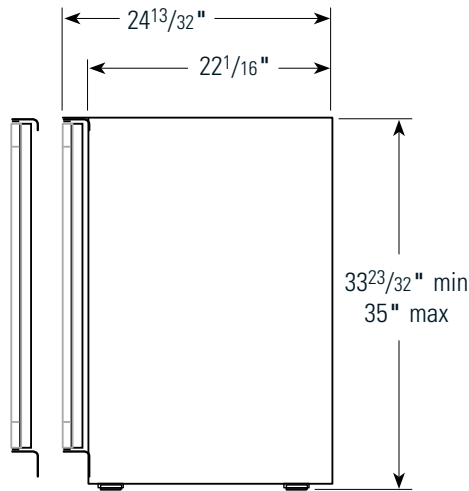

| Models   |  |   |
|--|--|---|
| Solid Door   | Glass Door   | Drawered  |
| TWC-24-OP  | TWC-24-OPG   | TUR-24D-OP  |
| TUR-24-OP  | TUR-24-OPG   |   |
| TBC-24-OP  | TBC-24-OPG   |   |
| Cut Out Dimensions (WxDxH*)  |  |   |
| 24 <sup>1</sup> / <sub>2</sub> " x 25" x 33 <sup>3</sup> / <sub>4</sub> " to 35" | 24 <sup>1</sup> / <sub>2</sub> " x 25" x 33 <sup>3</sup> / <sub>4</sub> " to 35" | 24" x 25" x 33 <sup>3</sup> / <sub>4</sub> " to 35" |

\*Height dimensions are minimum 33<sup>3</sup>/<sub>4</sub>" to maximum 35".

| Solid Door Panel Dimensions |                                    |
|-----------------------------|------------------------------------|
| Door Panel Width            | 23 <sup>13</sup> / <sub>16</sub> " |
| Door Panel Height           | 29 <sup>1</sup> / <sub>2</sub> "   |
| Door Panel Depth            | 3/4" max                           |
| Door Panel Weight           | 10 lb. max                         |

| Glass Door Panel Dimensions |                                    |
|-----------------------------|------------------------------------|
| Door Panel Width            | 23 <sup>13</sup> / <sub>16</sub> " |
| Door Panel Height           | 29 <sup>1</sup> / <sub>2</sub> "   |
| Door Panel Depth            | 3/4" max                           |
| Door Panel Weight           | 10 lb. max                         |
| Rail/Style Dimension        | 2" min                             |

| Drawer Panel Dimensions |                                    |
|-------------------------|------------------------------------|
| Drawer Panel Width      | 23 <sup>13</sup> / <sub>16</sub> " |
| Drawer Panel Height     | 14 <sup>1</sup> / <sub>2</sub> "   |
| Drawer Panel Depth      | 3/4" max                           |
| Drawer Panel Weight     | 10 lb. max                         |