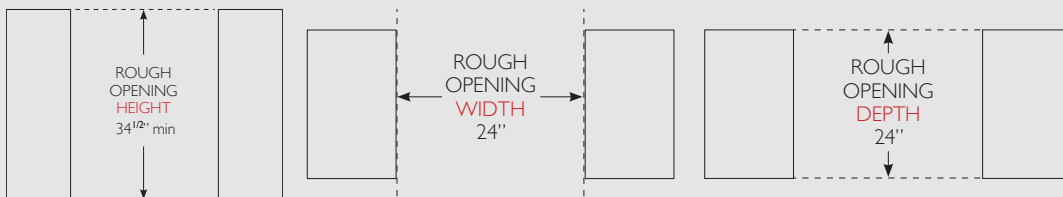

## PLAN VIEWS

### DUAL-ZONE WINE CABINET STAINLESS FINISH:

Dimensions may vary by  $\pm 1/8''$

### DUAL-ZONE WINE CABINET OVERLAY FINISH: Shown with 3/4" Panel

Dimensions may vary by  $\pm 1/8''$

## OPENING DIMENSIONS

Width	Depth†	Height
24"	24"	34½"