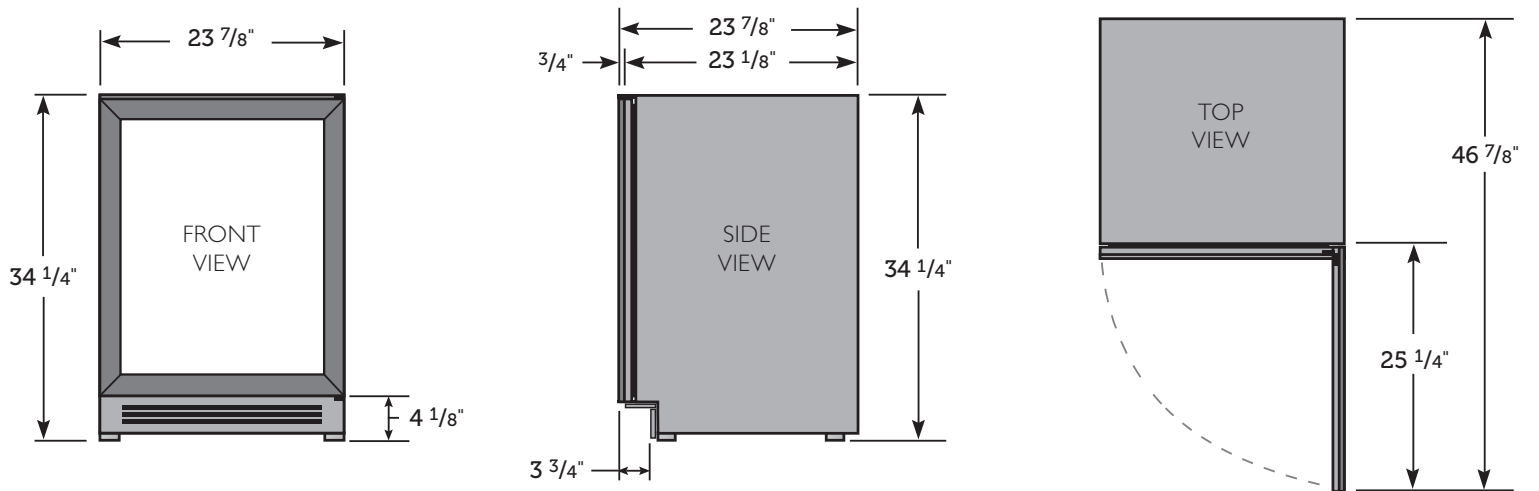

## PLAN VIEWS

### DUAL-ZONE WINE CABINET STAINLESS FINISH:

Dimensions may vary by  $\pm 1/8''$

### DUAL-ZONE WINE CABINET OVERLAY FINISH: Shown with 3/4" Panel

Dimensions may vary by  $\pm 1/8''$

## OPENING DIMENSIONS

Width	Depth†	Height
24"	24"	34½"