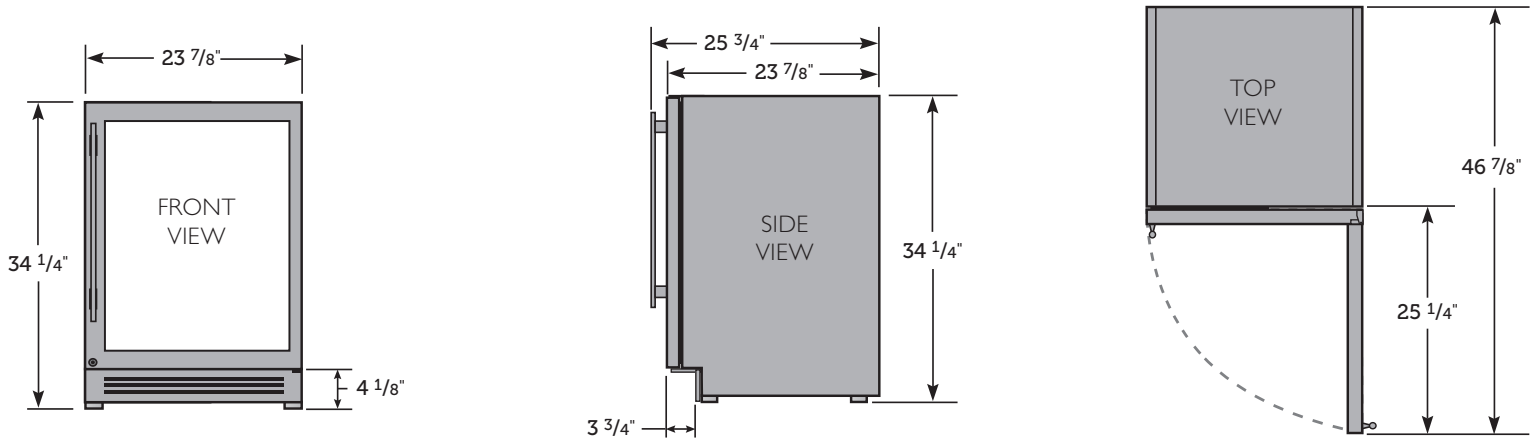

## PLAN VIEWS

### DUAL-ZONE WINE CABINET STAINLESS FINISH:

Dimensions may vary by  $\pm 1/8''$

### DUAL-ZONE WINE CABINET OVERLAY FINISH: Shown with 3/4" Panel

Dimensions may vary by  $\pm 1/8''$

## OPENING DIMENSIONS

Width	Depth†	Height
24"	24"	34½"