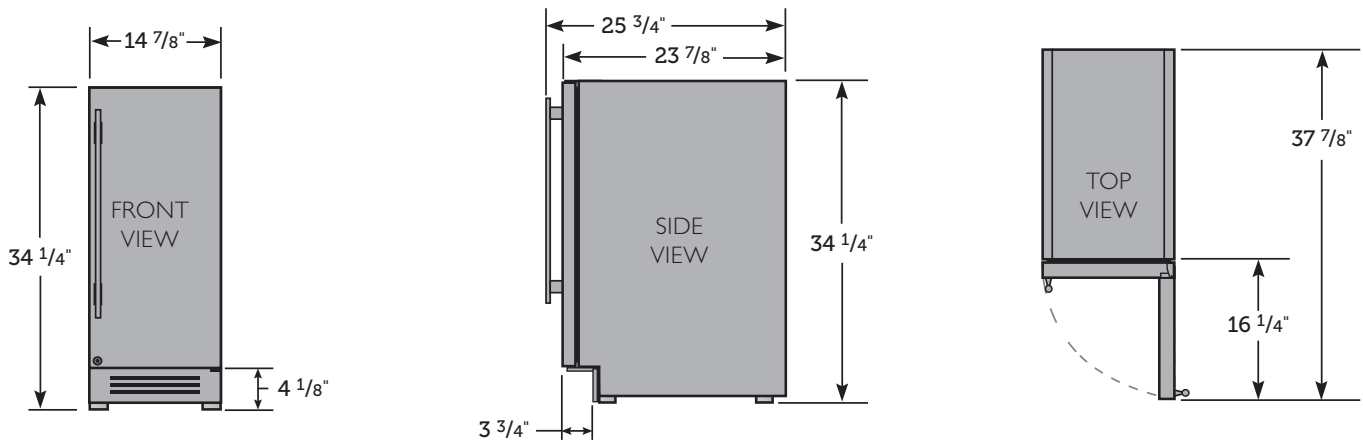

PLAN VIEWS

UNDERCOUNTER REFRIGERATOR STAINLESS FINISH:

Dimensions may vary by $\pm 1/8"$