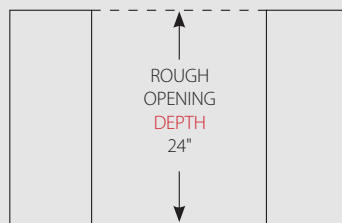

TUR-15-R/L-OG-B

EXCEPTIONAL FEATURES

Industry exclusive, 300-series stainless steel interior and exterior.

3.1 cubic feet of capacity.

Zero-clearance hinging allows for integrated installation.

Patented TruLumina® LED lighting gently illuminates your product and allows you to choose from 14 different color options with the push of a button.

UNDERCOUNTER REFRIGERATOR OVERLAY FINISH:

Dimensions may vary by $\pm 1/8"$

OPENING DIMENSIONS

Width	Depth†	Height
15"	24"	34½"

SPECIFICATIONS

Width	14 ⁷ / ₈
Depth†	23 ⁷ / ₈
Height	34 ¹ / ₄
Shelves	2 adjustable/removable glass, spill-proof shelves
Opening Width	15"
Opening Depth	24"
Opening Height	34½"
Crated Weight	160