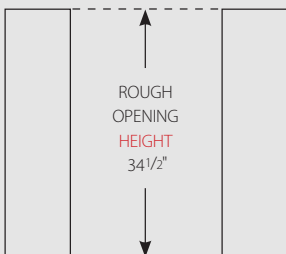

UNDERCOUNTER REFRIGERATOR OVERLAY FINISH:

Dimensions may vary by $\pm 1/8"$

OPENING DIMENSIONS

Width	Depth†	Height
15"	24"	34½"

SPECIFICATIONS

Width	14 ⁷ / ₈
Depth†	23 ⁷ / ₈
Height	34 ¹ / ₄
Shelves	2 adjustable/removable glass, spill-proof shelves
Opening Width	15"
Opening Depth	24"
Opening Height	34½"
Crated Weight	160

†Depth does not include 1⁷/₈" for door handle.