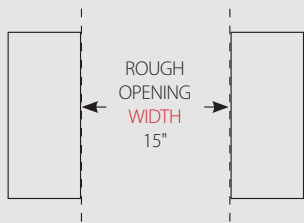

TUR-15-R/L-OG-B

EXCEPTIONAL FEATURES

Industry exclusive, 300-series stainless steel interior and exterior.

3.1 cubic feet of capacity.

Zero-clearance hinging allows for integrated installation.

Patented TruLumina® LED lighting gently illuminates your product and allows you to choose from 14 different color options with the push of a button.

UNDERCOUNTER REFRIGERATOR OVERLAY FINISH:

Dimensions may vary by $\pm 1/8"$

OPENING DIMENSIONS

Width	Depth†	Height
15"	24"	34½"

SPECIFICATIONS

Width	14 ⁷ / ₈
Depth†	23 ⁷ / ₈
Height	34 ¹ / ₄
Shelves	2 adjustable/removable glass, spill-proof shelves
Opening Width	15"
Opening Depth	24"
Opening Height	34½"
Crated Weight	160

†Depth does not include 1⁷/₈" for door handle.