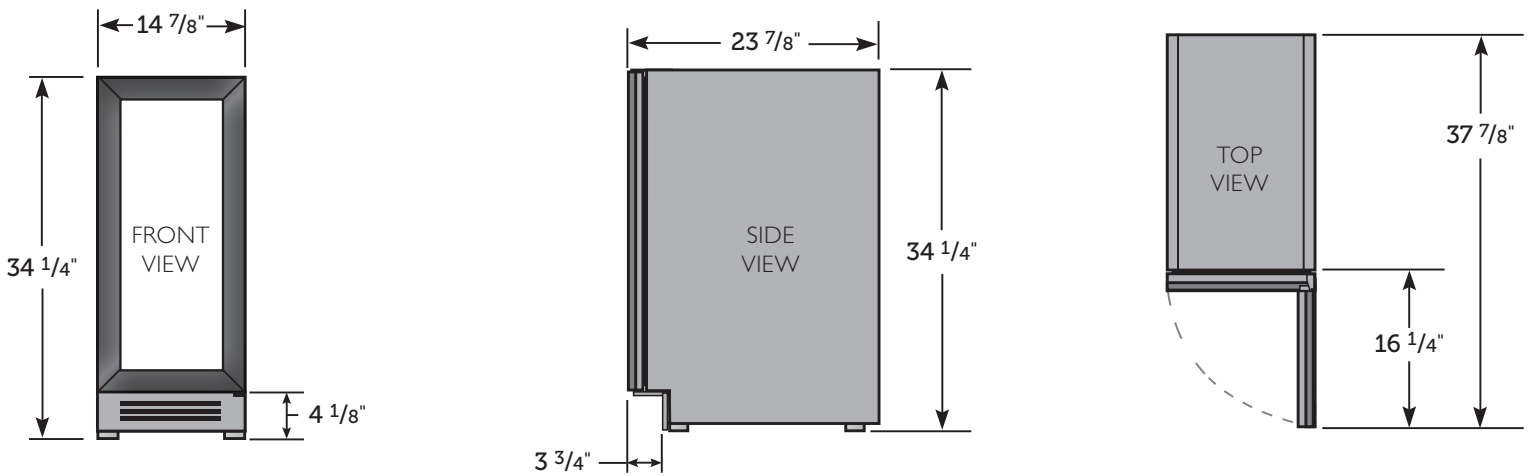

TUR-15-R/L-OG-B

EXCEPTIONAL FEATURES

Industry exclusive, 300-series stainless steel interior and exterior.

3.1 cubic feet of capacity.

Zero-clearance hinging allows for integrated installation.

Patented TruLumina® LED lighting gently illuminates your product and allows you to choose from 14 different color options with the push of a button.

UNDERCOUNTER REFRIGERATOR OVERLAY FINISH:

Dimensions may vary by $\pm 1/8"$

OPENING DIMENSIONS

Width	Depth†	Height
15"	24"	34½"

SPECIFICATIONS

Width	14 ⁷ / ₈
Depth†	23 ⁷ / ₈
Height	34 ¹ / ₄
Shelves	2 adjustable/removable glass, spill-proof shelves
Opening Width	15"
Opening Depth	24"
Opening Height	34½"
Crated Weight	160

†Depth does not include 1⁷/₈" for door handle.