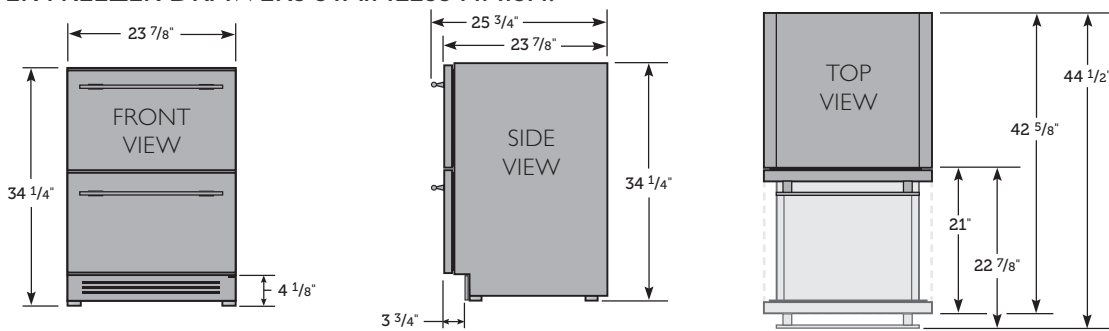

UNDERCOUNTER FREEZER DRAWERS STAINLESS FINISH: