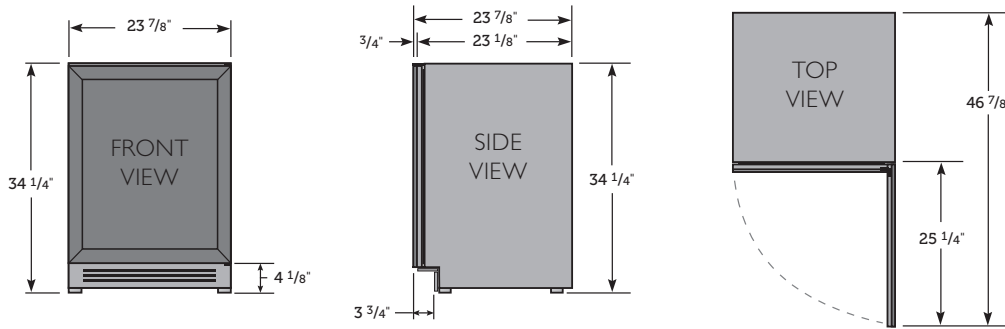

UNDERCOUNTER DOOR FREEZER OVERLAY FINISH: Shown with 3/4" Panel