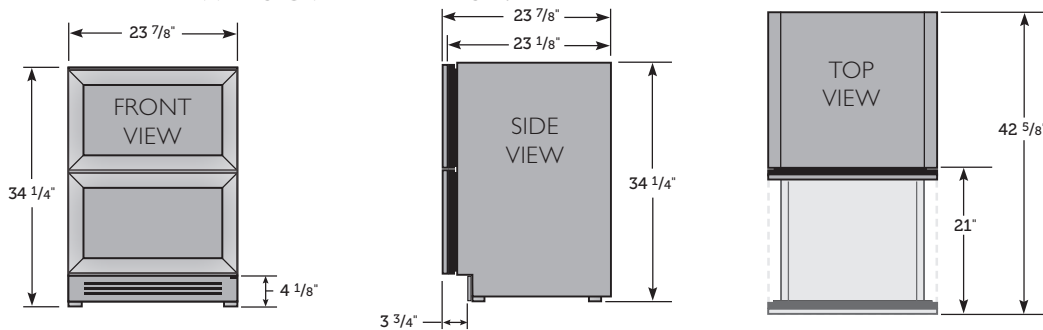

UNDERCOUNTER FREEZER DRAWERS OVERLAY FINISH:

Dimensions may vary by $\pm 1/8''$

OPENING DIMENSIONS

Width	Depth†	Height
24"	24"	34 1/2"