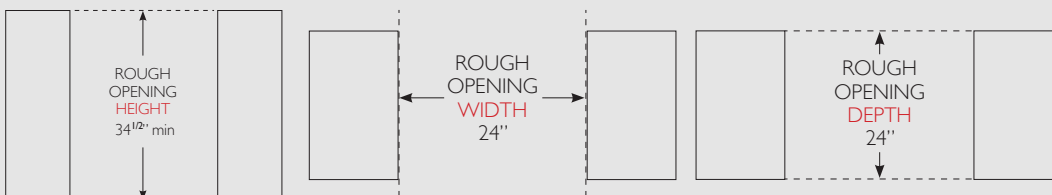

### UNDERCOUNTER FREEZER DRAWERS OVERLAY FINISH:

Dimensions may vary by  $\pm 1/8''$

## OPENING DIMENSIONS

Width	Depth†	Height
24"	24"	34 1/2"

## SPECIFICATIONS

Width	23 7/8"
Depth†	23 7/8"
Height	34 1/4"
Shelves (Door Models)	2 adjustable, durable, polished stainless steel shelves
Drawers (Drawer Models)	2
Opening Width	24"
Opening Depth	24"
Opening Height	34 1/2"
Crated Weight (Door Models)	185
Crated Weight (Drawer Models)	195