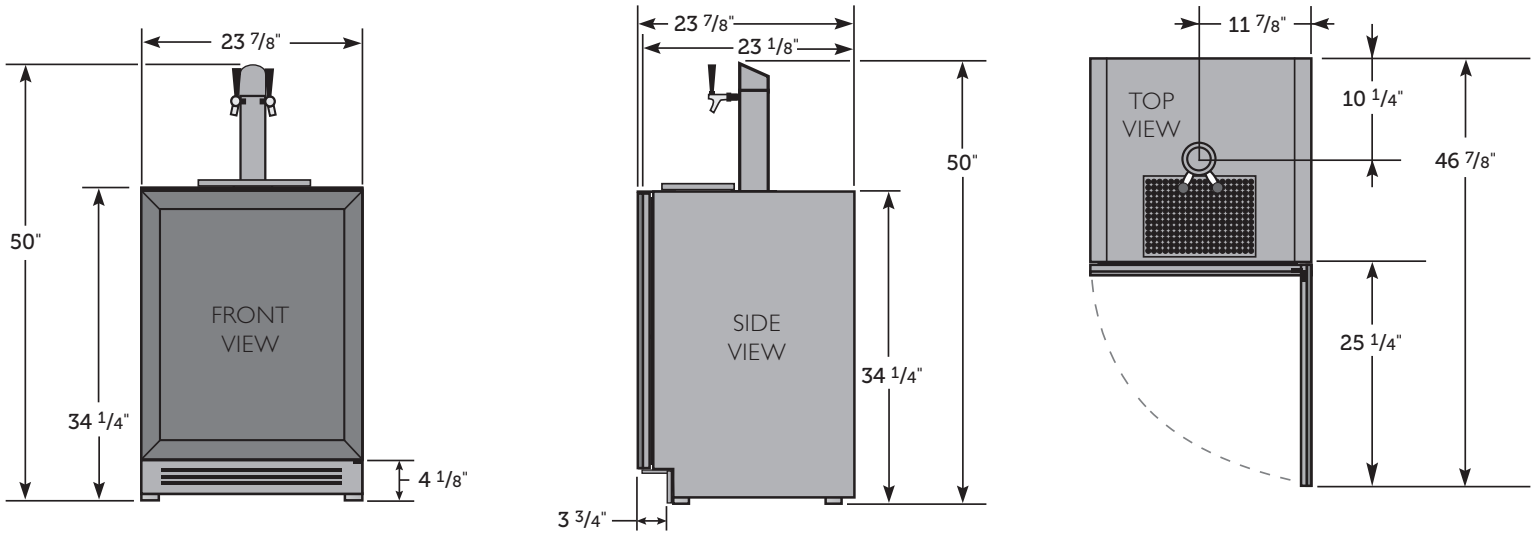

## PLAN VIEWS

### DUAL TAP STAINLESS FINISH:

Dimensions may vary by  $\pm 1/8"$

### DUAL TAP OVERLAY FINISH: Shown with 3/4" Panel

Dimensions may vary by  $\pm 1/8"$

## OPENING DIMENSIONS

Width	Depth†	Height
24"	24"	34 1/2"