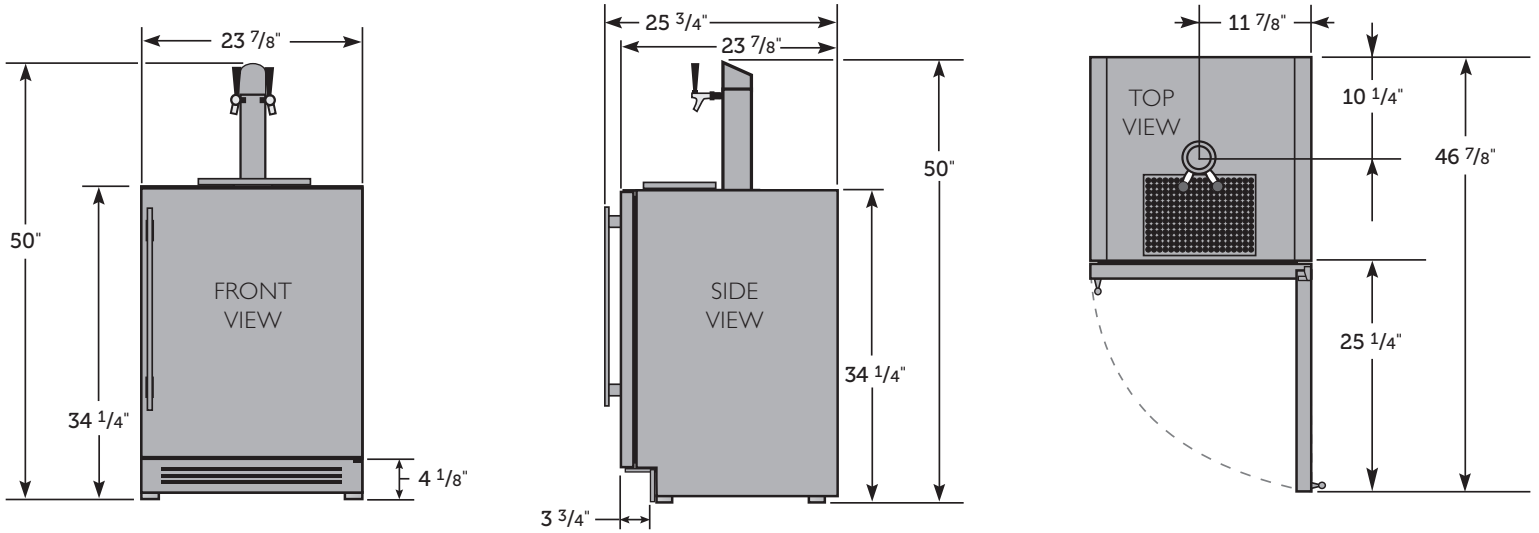

## PLAN VIEWS

### DUAL TAP STAINLESS FINISH:

Dimensions may vary by  $\pm 1/8"$

### DUAL TAP OVERLAY FINISH: Shown with 3/4" Panel

Dimensions may vary by  $\pm 1/8"$

## OPENING DIMENSIONS

Width	Depth†	Height
24"	24"	34 1/2"