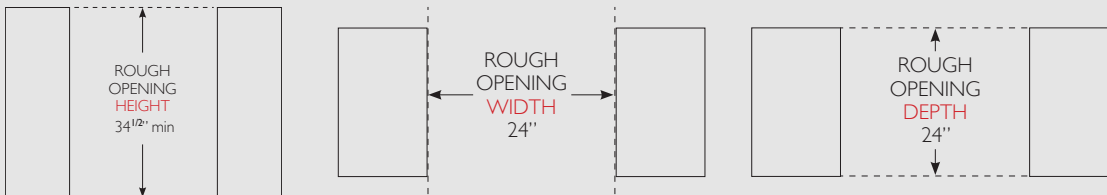

## PLAN VIEWS

### DUAL TAP STAINLESS FINISH:

Dimensions may vary by  $\pm 1/8"$

### DUAL TAP OVERLAY FINISH: Shown with 3/4" Panel

Dimensions may vary by  $\pm 1/8"$

## OPENING DIMENSIONS

Width	Depth†	Height
24"	24"	34 1/2"