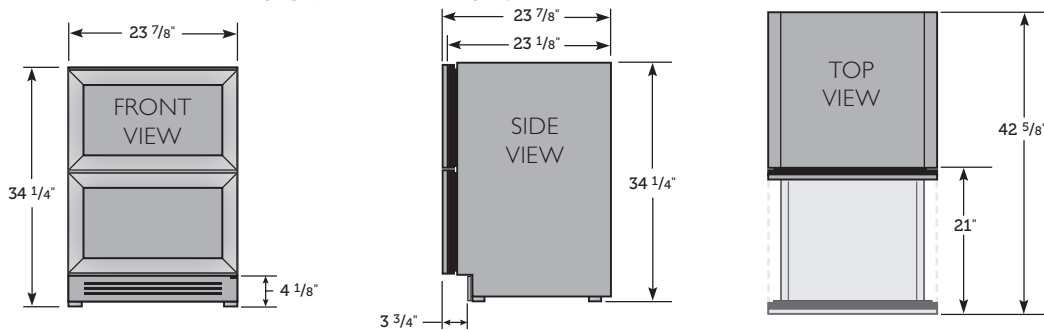

TUF-24D-OP-B

EXCEPTIONAL FEATURES

Industry exclusive, 300-series stainless steel interior and exterior.

4.2 Cubic capacity.

Zero-clearance hinging allows for integrated installation.

Patented TruLumina[®] LED lighting gently illuminates your product and allows you to choose from 14 different color options with the push of a button.

UNDERCOUNTER FREEZER DRAWERS STAINLESS FINISH:

UNDERCOUNTER FREEZER DRAWERS OVERLAY FINISH:

Dimensions may vary by $\pm 1/8''$

OPENING DIMENSIONS

| Width | Depth† | Height |
|-------|--------|---------|
| 24" | 24" | 34 1/2" |

SPECIFICATIONS

| | |
|-------------------------------|---|
| Width | 23 7/8" |
| Depth† | 23 7/8" |
| Height | 34 1/4" |
| Shelves (Door Models) | 2 adjustable, durable, polished stainless steel shelves |
| Drawers (Drawer Models) | 2 |
| Opening Width | 24" |
| Opening Depth | 24" |
| Opening Height | 34 1/2" |
| Crated Weight (Door Models) | 185 |
| Crated Weight (Drawer Models) | 195 |