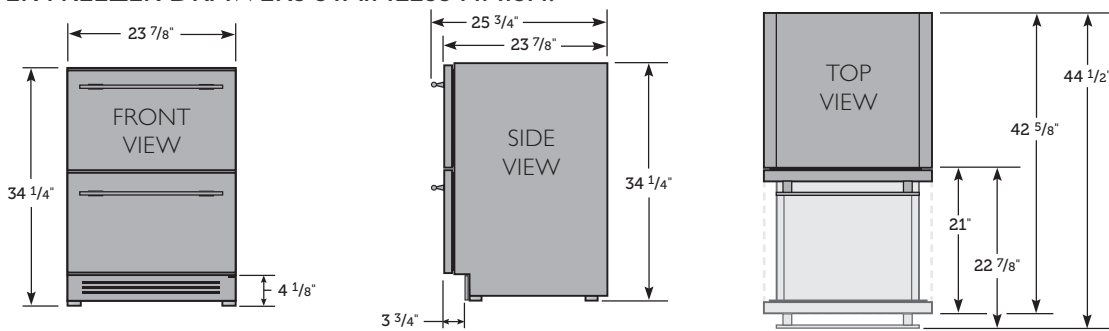

TUF-24D-OP-B

EXCEPTIONAL FEATURES

Industry exclusive, 300-series stainless steel interior and exterior.

4.2 Cubic capacity.

Zero-clearance hinging allows for integrated installation.

Patented TruLumina[®] LED lighting gently illuminates your product and allows you to choose from 14 different color options with the push of a button.

UNDERCOUNTER FREEZER DRAWERS STAINLESS FINISH:

UNDERCOUNTER FREEZER DRAWERS OVERLAY FINISH:

Dimensions may vary by $\pm 1/8''$

OPENING DIMENSIONS

| Width | Depth† | Height |
|-------|--------|---------|
| 24" | 24" | 34 1/2" |

SPECIFICATIONS

| | |
|-------------------------------|---|
| Width | 23 7/8" |
| Depth† | 23 7/8" |
| Height | 34 1/4" |
| Shelves (Door Models) | 2 adjustable, durable, polished stainless steel shelves |
| Drawers (Drawer Models) | 2 |
| Opening Width | 24" |
| Opening Depth | 24" |
| Opening Height | 34 1/2" |
| Crated Weight (Door Models) | 185 |
| Crated Weight (Drawer Models) | 195 |