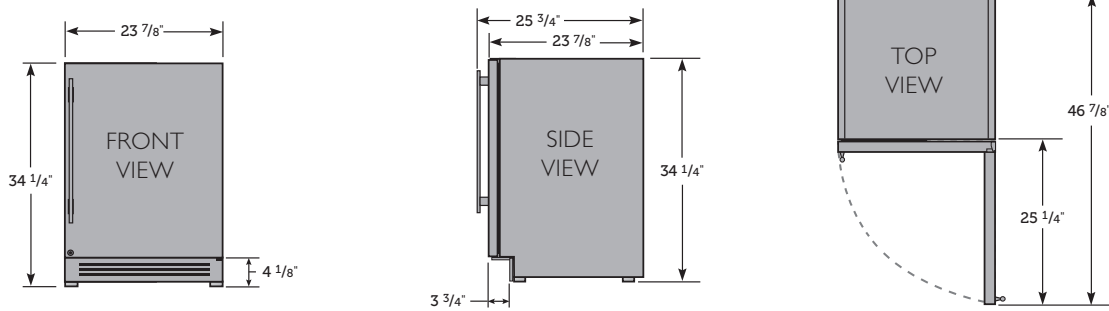

PLAN VIEWS

UNDERCOUNTER DOOR FREEZER STAINLESS FINISH: