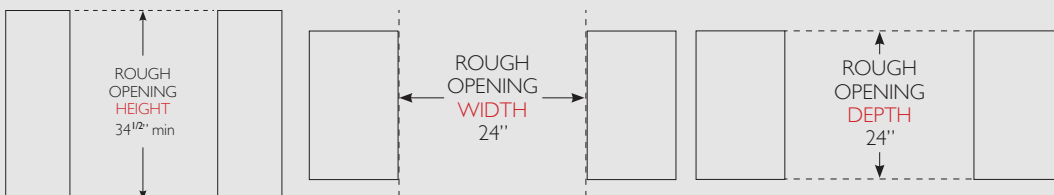

UNDERCOUNTER FREEZER DRAWERS STAINLESS FINISH:

UNDERCOUNTER FREEZER DRAWERS OVERLAY FINISH:

Dimensions may vary by $\pm 1/8''$

OPENING DIMENSIONS

| Width | Depth† | Height |
|-------|--------|---------|
| 24" | 24" | 34 1/2" |

SPECIFICATIONS

| | |
|-------------------------------|---|
| Width | 23 7/8" |
| Depth† | 23 7/8" |
| Height | 34 1/4" |
| Shelves (Door Models) | 2 adjustable, durable, polished stainless steel shelves |
| Drawers (Drawer Models) | 2 |
| Opening Width | 24" |
| Opening Depth | 24" |
| Opening Height | 34 1/2" |
| Crated Weight (Door Models) | 185 |
| Crated Weight (Drawer Models) | 195 |