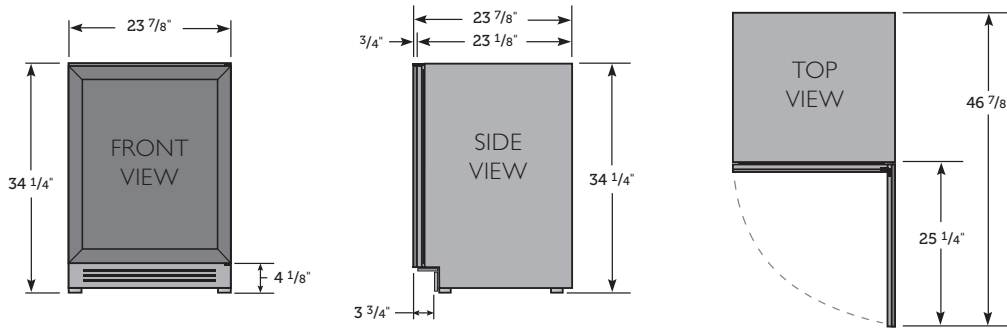

UNDERCOUNTER FREEZER DRAWERS STAINLESS FINISH:

UNDERCOUNTER FREEZER DRAWERS OVERLAY FINISH:

Dimensions may vary by $\pm 1/8''$

OPENING DIMENSIONS

| Width | Depth† | Height |
|-------|--------|---------|
| 24" | 24" | 34 1/2" |

SPECIFICATIONS

| | |
|-------------------------------|---|
| Width | 23 7/8" |
| Depth† | 23 7/8" |
| Height | 34 1/4" |
| Shelves (Door Models) | 2 adjustable, durable, polished stainless steel shelves |
| Drawers (Drawer Models) | 2 |
| Opening Width | 24" |
| Opening Depth | 24" |
| Opening Height | 34 1/2" |
| Crated Weight (Door Models) | 185 |
| Crated Weight (Drawer Models) | 195 |