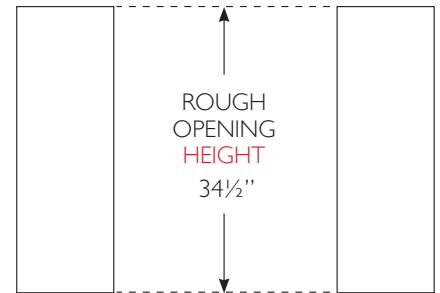

SPECIFICATIONS

| Width | Depth† | Height | Wine Storage | Opening Width | Opening Depth | Opening Height | Crated Weight |
|--------------------------------|--------------------------------|--------------------------------|--------------|---------------|---------------|----------------------------------|---------------|
| 23 ⁷ / ₈ | 23 ⁷ / ₈ | 34 ¹ / ₄ | 45 bottles | 24" | 24" | 34 ¹ / ₂ " | 245 |

TWC-24DZ-R-SG-A - STAINLESS GLASS DOOR - RIGHT HINGE

TWC-24DZ-L-SG-A - STAINLESS GLASS DOOR - LEFT HINGE

PLAN VIEW

OPENING DIMENSIONS

Width

24"

Depth

24"

Height

34¹/₂"

Additional information can be found on our website true-residential.com/support.