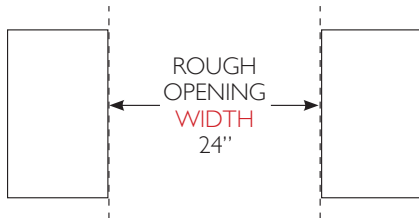

SPECIFICATIONS

| Width | Depth† | Height | Wine Storage | Opening Width | Opening Depth | Opening Height | Crated Weight |
|--------------------------------|--------------------------------|--------------------------------|--------------|---------------|---------------|----------------------------------|---------------|
| 23 ⁷ / ₈ | 23 ⁷ / ₈ | 34 ¹ / ₄ | 45 bottles | 24" | 24" | 34 ¹ / ₂ " | 245 |

TWC-24DZ-R-SG-A - STAINLESS GLASS DOOR - RIGHT HINGE

TWC-24DZ-L-SG-A - STAINLESS GLASS DOOR - LEFT HINGE

PLAN VIEW

OPENING DIMENSIONS

Width

24"

Depth

24"