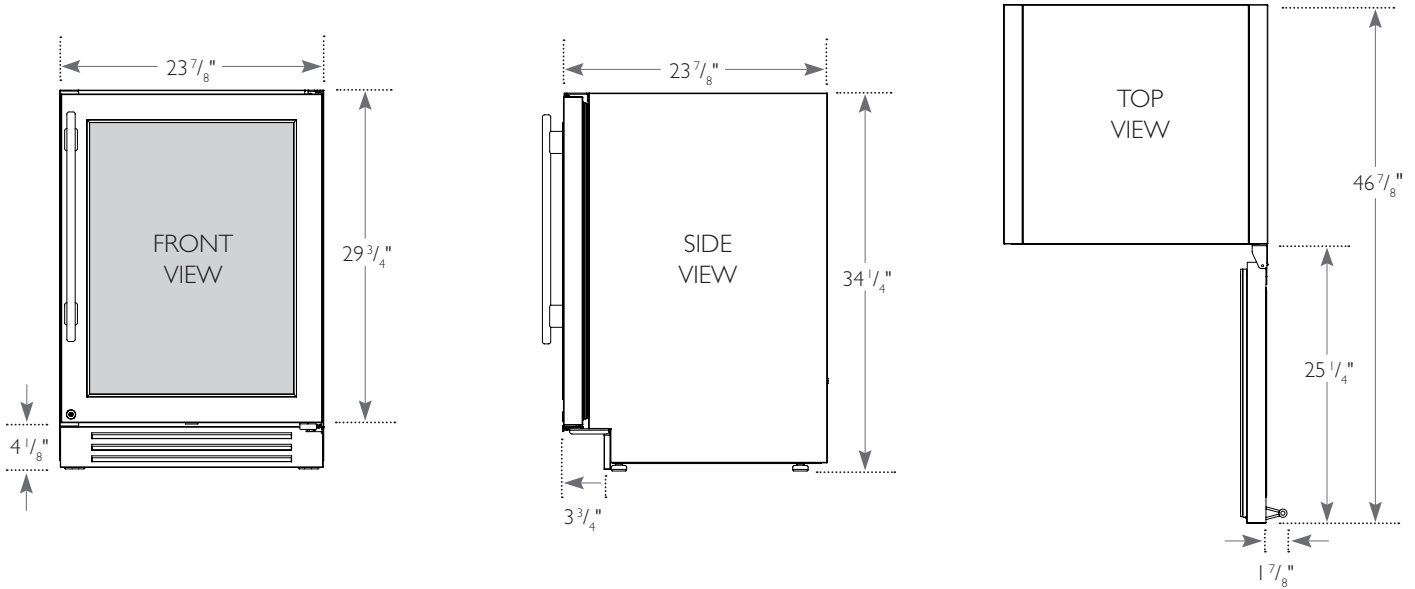

SPECIFICATIONS

| Width | Depth† | Height | Wine Storage | Opening Width | Opening Depth | Opening Height | Crated Weight |
|--------------------------------|--------------------------------|--------------------------------|--------------|---------------|---------------|----------------------------------|---------------|
| 23 ⁷ / ₈ | 23 ⁷ / ₈ | 34 ¹ / ₄ | 45 bottles | 24" | 24" | 34 ¹ / ₂ " | 245 |

ELECTRICAL REQUIREMENTS

Voltage: 115/60/1

Amps: 1.9

Power Cord Length: 8'

Annual kWh Consumption: 320

As we strive for continuous improvement, specifications are subject to change without notice.

WINE CABINET – DUAL ZONE

TWC-24DZ-R-SG-A - STAINLESS GLASS DOOR - RIGHT HINGE

TWC-24DZ-L-SG-A - STAINLESS GLASS DOOR - LEFT HINGE

PLAN VIEW

OPENING DIMENSIONS

Width

24"

Depth

24"

Height

34¹/₂"

Additional information can be found on our website true-residential.com/support.