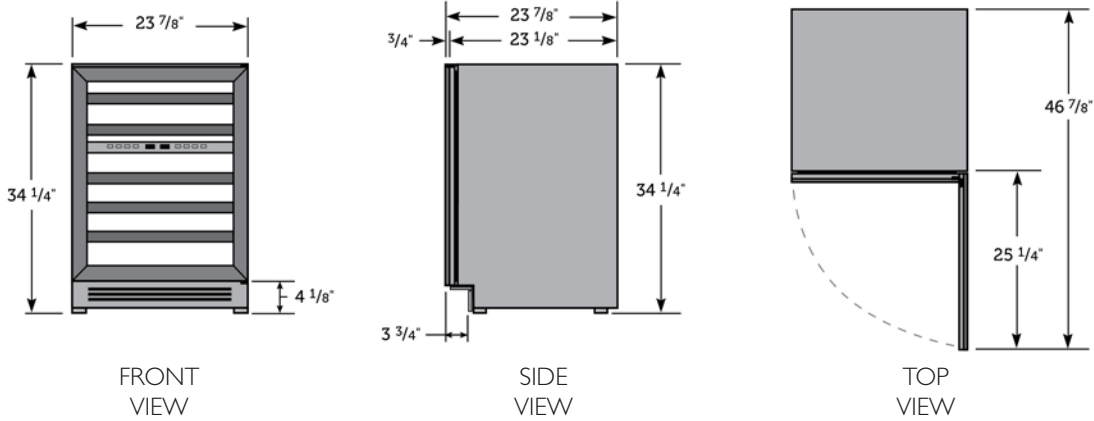

*Shown with custom panel & handle provided by others

SPECIFICATIONS

Width	Depth†	Height	Wine Storage	Opening Width	Opening Depth	Opening Height	Crated Weight
23 ³ / ₈	23 ³ / ₈	34 ¹ / ₄	45 wine bottles	24"	24"	34 ¹ / ₂ "	245

†Depth includes ³/₄ for overlay Panel (provided by others).

EXCEPTIONAL FEATURES

- Industry exclusive, 300-series stainless steel interior, black vinyl exterior.
- Zero-clearance hinging allows for integrated installation.
- Patented TriLumina® LED lighting gently illuminates your wine and allows you to choose from white, amber, or blue with the push of a button.
- Low-E, double pane, UV tinted glass.
- True Precision Control® with steel touch technology and readout provides digital accuracy.
- 5 glide out wine racks and 1 floor cradle accommodate a total of 45 bottles.
- Unfinished cherry wine rack handles give you the ability to match surrounding cabinetry.
- 2 independent zones that can be adjusted from 40°F (4.4°C) to 65°F (18.3°C).
- TrueFlex® shelving system allows convertibility of either zone to a beverage center.
- Star-K compliant.
- Ability to connect to a home security system.
- UL rated for outdoor use.

ELECTRICAL REQUIREMENTS

Voltage: 115/60/1

Amps: 1.9

Power Cord Length: 8'

As we strive for continuous improvement, specifications are subject to change without notice.

WINE CABINET – DUAL ZONE - OVERLAY

TWC-24DZ-R-OG-A, TWC-24DZ-L-OG-A - GLASS DOOR

TWC-24DZ-R-OP-A, TWC-24DZ-L-OP-A - SOLID DOOR

PLAN VIEW

TWC-24DZ-R-OG-A

TWC-24DZ-R-OP-A

Dimensions may vary by $\pm \frac{1}{8}$ "

†Depth includes $\frac{3}{4}$ " for overlay Panel (provided by others).

OPENING DIMENSIONS