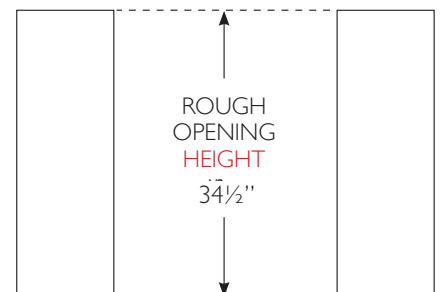

*Shown with custom panel & handle provided by others

SPECIFICATIONS

Width	Depth†	Height	Wine Storage	Opening Width	Opening Depth	Opening Height	Crated Weight
23 ³ / ₈	23 ³ / ₈	34 ¹ / ₄	45 wine bottles	24"	24"	34 ¹ / ₂ "	245

TWC-24DZ-R-OP-A, TWC-24DZ-L-OP-A - SOLID DOOR

PLAN VIEW

TWC-24DZ-R-OG-A

TWC-24DZ-R-OP-A

Dimensions may vary by $\pm \frac{1}{8}$ "

†Depth includes $\frac{3}{4}$ " for overlay Panel (provided by others).

OPENING DIMENSIONS

Width

24"

Depth

24"

Height

34½"

Additional information can be found on our website true-residential.com/support.