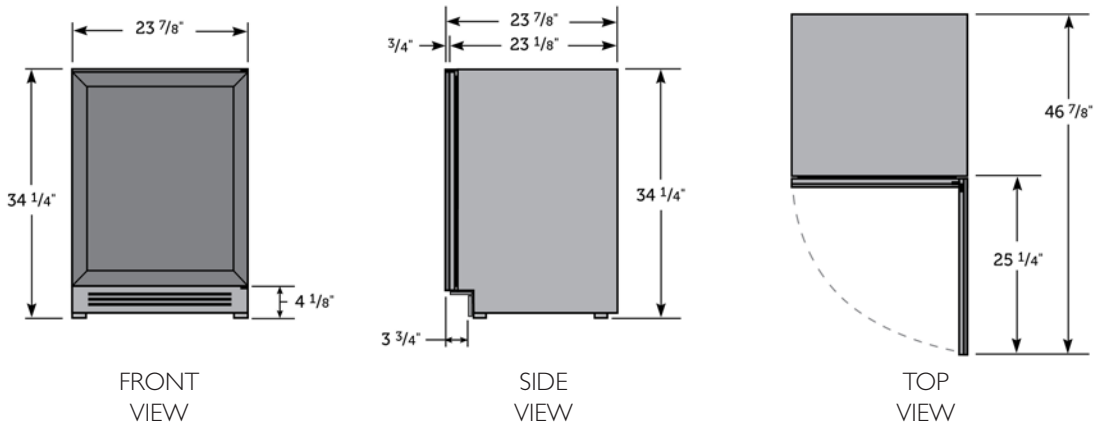

*Shown with custom panel & handle provided by others

SPECIFICATIONS

Width	Depth†	Height	Wine Storage	Opening Width	Opening Depth	Opening Height	Crated Weight
23 ³ / ₈	23 ³ / ₈	34 ¹ / ₄	45 wine bottles	24"	24"	34 ¹ / ₂ "	245

ELECTRICAL REQUIREMENTS

Voltage: 115/60/1

Amps: 1.9

Power Cord Length: 8'

As we strive for continuous improvement, specifications are subject to change without notice.

WINE CABINET – DUAL ZONE - OVERLAY

TWC-24DZ-R-OG-A, TWC-24DZ-L-OG-A - GLASS DOOR

TWC-24DZ-R-OP-A, TWC-24DZ-L-OP-A - SOLID DOOR

PLAN VIEW

TWC-24DZ-R-OG-A

TWC-24DZ-R-OP-A

Dimensions may vary by $\pm \frac{1}{8}$ "

†Depth includes $\frac{3}{4}$ " for overlay Panel (provided by others).

OPENING DIMENSIONS

Width

24"

Depth

24"

Height

34½"

Additional information can be found on our website true-residential.com/support.