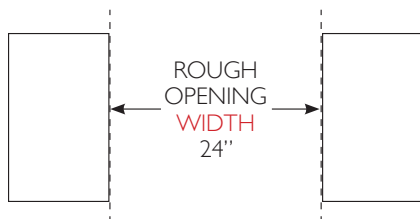

*Shown with custom panel & handle provided by others

SPECIFICATIONS

Width	Depth†	Height	Wine Storage	Opening Width	Opening Depth	Opening Height	Crated Weight
23 ³ / ₈	23 ³ / ₈	34 ¹ / ₄	45 wine bottles	24"	24"	34 ¹ / ₂ "	245

ELECTRICAL REQUIREMENTS

Voltage: 115/60/1

Amps: 1.9

Power Cord Length: 8'

As we strive for continuous improvement, specifications are subject to change without notice.

WINE CABINET – DUAL ZONE - OVERLAY

TWC-24DZ-R-OG-A, TWC-24DZ-L-OG-A - GLASS DOOR

TWC-24DZ-R-OP-A, TWC-24DZ-L-OP-A - SOLID DOOR

PLAN VIEW

TWC-24DZ-R-OG-A

TWC-24DZ-R-OP-A

Dimensions may vary by $\pm \frac{1}{8}$ "

†Depth includes $\frac{3}{4}$ " for overlay Panel (provided by others).

OPENING DIMENSIONS

Width

24"

Depth

24"

Height

34½"

Additional information can be found on our website true-residential.com/support.