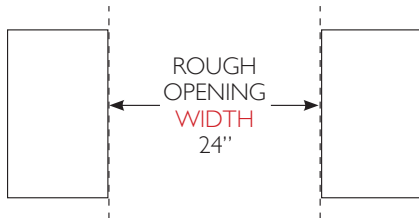

OPENING DIMENSIONS

Width

24"