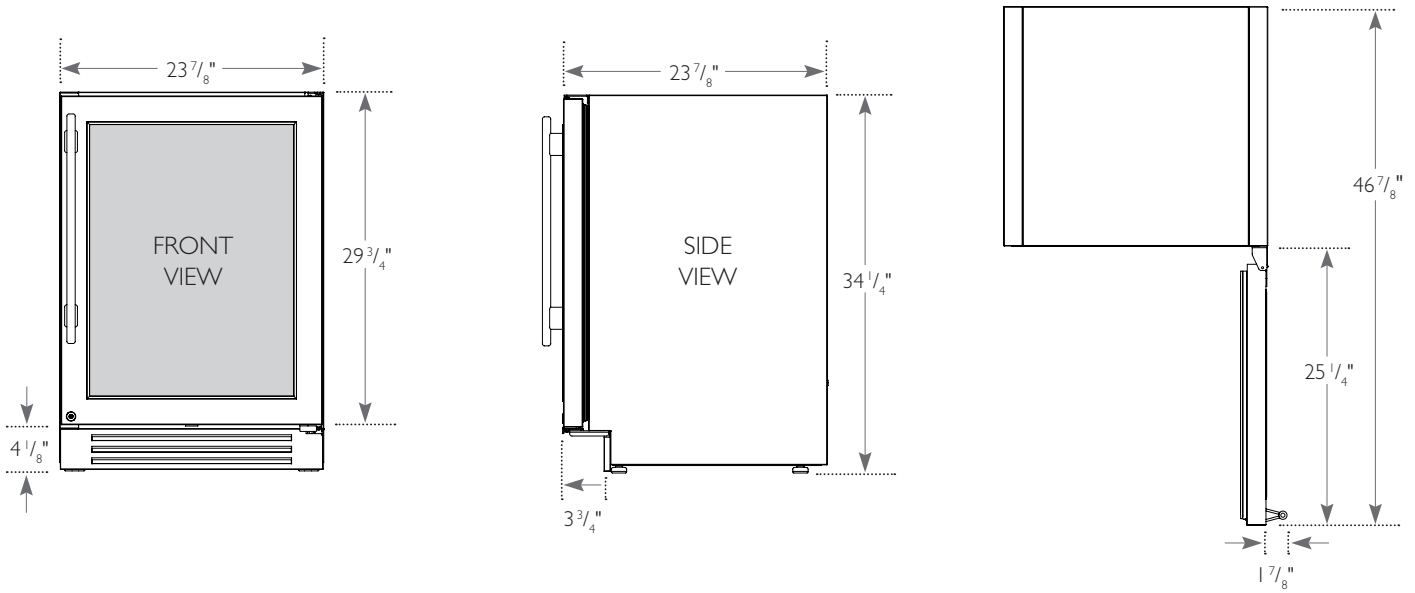

### SPECIFICATIONS

Width	Depth†	Height	Wine Storage	Opening Width	Opening Depth	Opening Height	Crated Weight
23 <sup>7</sup> / <sub>8</sub>	23 <sup>7</sup> / <sub>8</sub>	34 <sup>1</sup> / <sub>4</sub>	45 bottles	24"	24"	34 <sup>1</sup> / <sub>2</sub> "	225

### PLAN VIEW

### OPENING DIMENSIONS

#### Width

24"