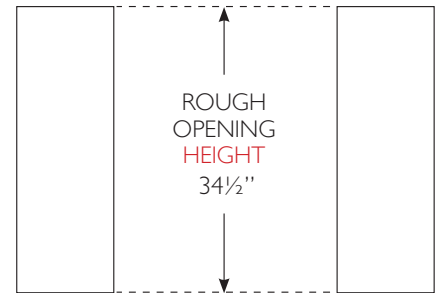

Height

$34\frac{1}{2}$ "

Additional information can be found on our website true-residential.com/support.