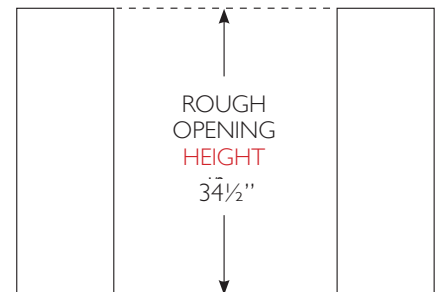

*Shown with custom panel & handle provided by others

SPECIFICATIONS

Width	Depth†	Height	Wine Storage	Opening Width	Opening Depth	Opening Height	Crated Weight
23 ⁷ / ₈	23 ⁷ / ₈	34 ¹ / ₄	45 bottles	24"	24"	34 ¹ / ₂ "	N/A

WINE CABINET - OVERLAY

TWC-24-R-OG-A, TWC-24-L-OG-A - GLASS DOOR

TWC-24-R-OP-A, TWC-24-L-OP-A - SOLID DOOR

PLAN VIEW

TWC-24-R-OG-A

TWC-24-R-OP-A

Dimensions may vary by $\pm\frac{1}{8}"$

†Depth includes $\frac{3}{4}"$ for overlay Panel (provided by others).

OPENING DIMENSIONS

Width

24"

Depth

24"

Height

34½"

Additional information can be found on our website true-residential.com/support.