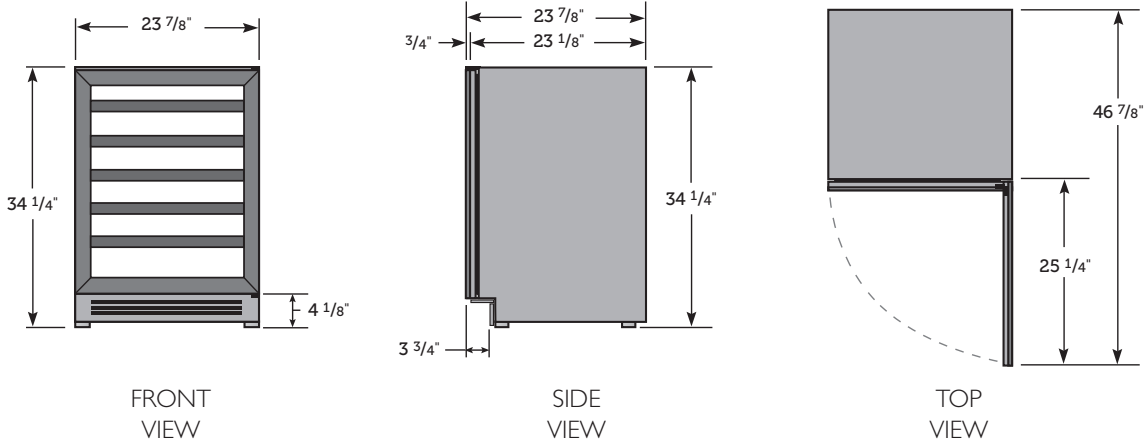

*Shown with custom panel & handle provided by others

SPECIFICATIONS

Width	Depth†	Height	Wine Storage	Opening Width	Opening Depth	Opening Height	Crated Weight
23 ⁷ / ₈	23 ⁷ / ₈	34 ¹ / ₄	45 bottles	24"	24"	34 ¹ / ₂ "	N/A

†Depth includes ³/₄ for overlay Panel (provided by others).

EXCEPTIONAL FEATURES

- Industry exclusive, 300-series stainless steel interior, black vinyl exterior.
- Zero-clearance hinging allows for integrated installation.
- Patented TriLumina® LED lighting gently illuminates your wine and allows you to choose from white, amber, or blue with the push of a button.
- Low-E, double pane, UV tinted glass.
- True Precision Control® with steel touch technology and readout provides digital accuracy.
- 5 glide out wine racks and 1 floor cradle accommodate a total of 45 bottles.
- Temperature zone can be adjusted from 40°F (4.4°C) to 65°F (18.3°C).
- TrueFlex® shelving system allows convertibility to a beverage center or refrigerator.
- Star-K compliant.
- UL rated for outdoor use.

WINE CABINET - OVERLAY

TWC-24-R-OG-A, TWC-24-L-OG-A - GLASS DOOR

TWC-24-R-OP-A, TWC-24-L-OP-A - SOLID DOOR

PLAN VIEW

TWC-24-R-OG-A

TWC-24-R-OP-A

Dimensions may vary by $\pm\frac{1}{8}"$

†Depth includes $\frac{3}{4}"$ for overlay Panel (provided by others).

OPENING DIMENSIONS

Width

24"

Depth

24"

Height

34½"

Additional information can be found on our website true-residential.com/support.