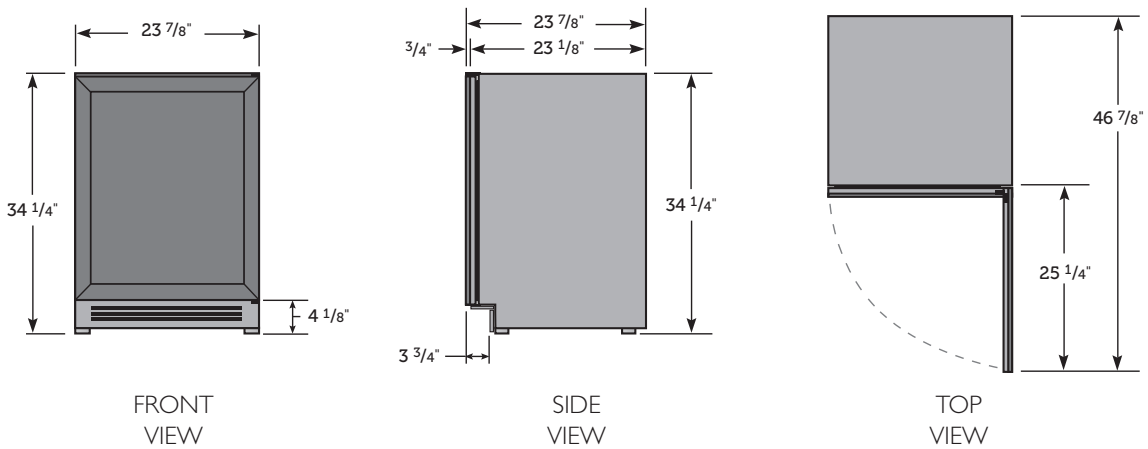

*Shown with custom panel & handle provided by others

SPECIFICATIONS

Width	Depth†	Height	Wine Storage	Opening Width	Opening Depth	Opening Height	Crated Weight
23 ⁷ / ₈	23 ⁷ / ₈	34 ¹ / ₄	45 bottles	24"	24"	34 ¹ / ₂ "	N/A

WINE CABINET - OVERLAY

TWC-24-R-OG-A, TWC-24-L-OG-A - GLASS DOOR

TWC-24-R-OP-A, TWC-24-L-OP-A - SOLID DOOR

PLAN VIEW

TWC-24-R-OG-A

TWC-24-R-OP-A

Dimensions may vary by $\pm\frac{1}{8}"$

†Depth includes $\frac{3}{4}"$ for overlay Panel (provided by others).

OPENING DIMENSIONS

Width

24"

Depth

24"

Height

34½"

Additional information can be found on our website true-residential.com/support.