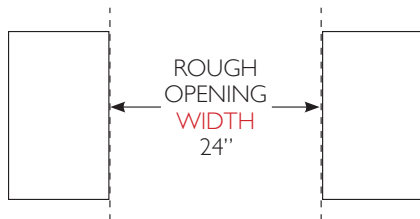

*Shown with custom panel & handle provided by others

SPECIFICATIONS

Width	Depth†	Height	Wine Storage	Opening Width	Opening Depth	Opening Height	Crated Weight
23 ⁷ / ₈	23 ⁷ / ₈	34 ¹ / ₄	45 bottles	24"	24"	34 ¹ / ₂ "	N/A

WINE CABINET - OVERLAY

TWC-24-R-OG-A, TWC-24-L-OG-A - GLASS DOOR

TWC-24-R-OP-A, TWC-24-L-OP-A - SOLID DOOR

PLAN VIEW

TWC-24-R-OG-A

TWC-24-R-OP-A

Dimensions may vary by $\pm\frac{1}{8}"$

†Depth includes $\frac{3}{4}"$ for overlay Panel (provided by others).

OPENING DIMENSIONS

Width

24"

Depth

24"

Height

34½"

Additional information can be found on our website true-residential.com/support.