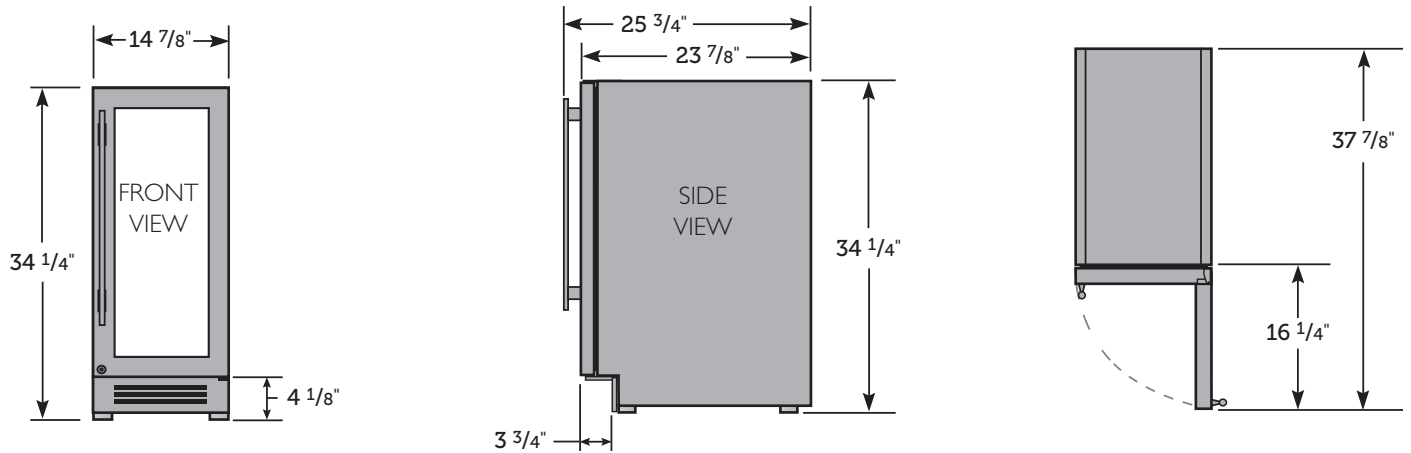

SPECIFICATIONS

Width	Depth†	Height	Wine Storage	Opening Width	Opening Depth	Opening Height	Crated Weight
14 ⁷ / ₈	23 ⁷ / ₈	34 ¹ / ₄	23 bottles	15"	24"	34 ¹ / ₂ "	175

†Depth does not include 1⁷/₈ for door handle.

ELECTRICAL REQUIREMENTS

Voltage: 115/60/1

Amps: 1.9

Power Cord Length: 8'

Annual kWh Consumption: 315

As we strive for continuous improvement, specifications are subject to change without notice.

WINE CABINET - GLASS DOOR

TWC-15-R-SG-A - STAINLESS GLASS DOOR - RIGHT HINGE

TWC-15-L-SG-A - STAINLESS GLASS DOOR - LEFT HINGE

PLAN VIEW

Dimensions may vary by $\pm \frac{1}{8}$ "

OPENING DIMENSIONS

Width

15"

Depth