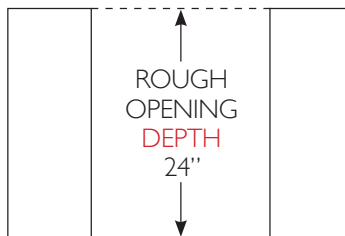

WINE CABINET - GLASS DOOR

TWC-15-R-SG-A - STAINLESS GLASS DOOR - RIGHT HINGE

TWC-15-L-SG-A - STAINLESS GLASS DOOR - LEFT HINGE

PLAN VIEW

Dimensions may vary by $\pm \frac{1}{8}$ "

OPENING DIMENSIONS

Width

15"

Depth

24"

Height

$34 \frac{1}{2}$ "

Additional information can be found on our website true-residential.com/support.