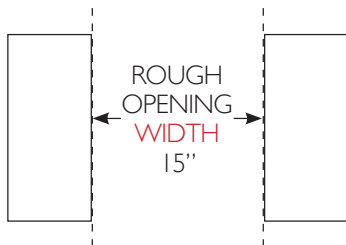

SPECIFICATIONS

Width	Depth†	Height	Wine Storage	Opening Width	Opening Depth	Opening Height	Crated Weight
14 ⁷ / ₈	23 ⁷ / ₈	34 ¹ / ₄	23 bottles	15"	24"	34 ¹ / ₂ "	175

†Depth does not include 1⁷/₈ for door handle.

ELECTRICAL REQUIREMENTS

Voltage: 115/60/1

Amps: 1.9

Power Cord Length: 8'

Annual kWh Consumption: 315

As we strive for continuous improvement, specifications are subject to change without notice.

WINE CABINET - GLASS DOOR

TWC-15-R-SG-A - STAINLESS GLASS DOOR - RIGHT HINGE

TWC-15-L-SG-A - STAINLESS GLASS DOOR - LEFT HINGE

PLAN VIEW

Dimensions may vary by $\pm \frac{1}{8}$ "

OPENING DIMENSIONS

Width

15"

Depth