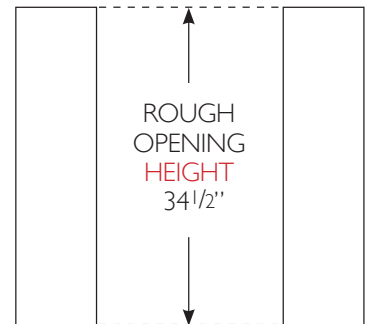

SPECIFICATIONS

Width	Depth†	Height	Wine Storage	Opening Width	Opening Depth	Opening Height	Crated Weight
14 ⁷ / ₈	23 ⁷ / ₈	34 ¹ / ₄	23 bottles	15"	24"	34 ¹ / ₂ "	175

†Depth does not include 1⁷/₈ for door handle.

ELECTRICAL REQUIREMENTS

Voltage: 115/60/1

Amps: 1.9

Power Cord Length: 8'

Annual kWh Consumption: 315

As we strive for continuous improvement, specifications are subject to change without notice.

WINE CABINET - GLASS DOOR

TWC-15-R-SG-A - STAINLESS GLASS DOOR - RIGHT HINGE

TWC-15-L-SG-A - STAINLESS GLASS DOOR - LEFT HINGE

PLAN VIEW

Dimensions may vary by $\pm \frac{1}{8}$ "

OPENING DIMENSIONS

Width

15"

Depth

24"

Height

$34 \frac{1}{2}$ "

Additional information can be found on our website true-residential.com/support.