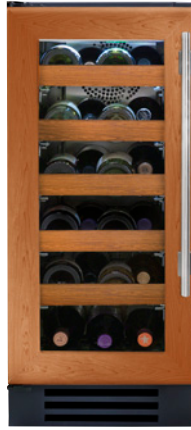

WINE CABINET - OVERLAY

TWC-15-R-OG-A, TWC-15-L-OG-A - GLASS DOOR
 TWC-15-R-OP-A, TWC-15-L-OP-A - SOLID DOOR

Overlay Panel Left Hinged
TWC-15-L-OP-A

Overlay Panel Right Hinged
TWC-15-R-OP-A

Overlay Glass Left Hinged
TWC-15-L-OG-A

Overlay Glass Right Hinged
TWC-15-R-OG-A

Sleek size meets robust style for a new dimension in wine storage. The True Professional Series® 15" Wine Cabinet redefines the options for customizing your space to accommodate your favorite vintages. Precision control and exquisite craftsmanship combine to maintain the perfect conditions for your wine without compromising style.

†Depth includes $\frac{3}{4}$ " for overlay Panel (provided by others).

EXCEPTIONAL FEATURES

- Industry exclusive, 300-series stainless steel interior, black vinyl exterior.
- Zero-clearance hinging allows for integrated installation.
- Patented TriLumina® LED lighting gently illuminates your wine and allows you to choose from white, amber, or blue with the push of a button.
- Low-E, double pane, UV tinted glass.
- True Precision Control® with steel touch technology and readout provides digital accuracy.
- 5 glide out wine racks and 1 floor cradle accommodate a total of 23 bottles.
- Temperature zone can be adjusted from 40°F (4.4°C) to 65°F (18.3°C).
- TrueFlex® shelving system allows convertibility to a beverage center or refrigerator.
- Star-K compliant.
- UL rated for outdoor use.