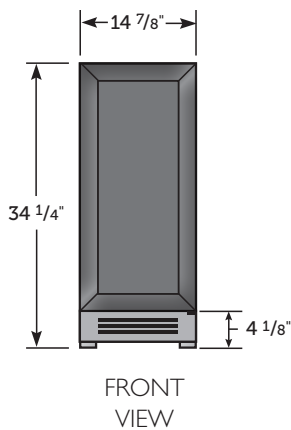

*Shown with custom panel & handle provided by others

SPECIFICATIONS

Width	Depth†	Height	Wine Storage	Opening Width	Opening Depth	Opening Height	Crated Weight
14 $\frac{7}{8}$ "	23 $\frac{3}{4}$ "	34 $\frac{1}{4}$ "	23 bottles	15"	24"	34 $\frac{1}{2}$ "	N/A

WINE CABINET - OVERLAY

TWC-15-R-OG-A, TWC-15-L-OG-A - GLASS DOOR

TWC-15-R-OP-A, TWC-15-L-OP-A - SOLID DOOR

PLAN VIEWS

TWC-15-R-OG-A

TWC-15-R-OP-A

Dimensions may vary by $\pm 1/8$ "

†Depth includes $3/4$ " for overlay Panel (provided by others).

OPENING DIMENSIONS

Width

15"

Depth

24"

Height

34 1/2"

Additional information can be found on our website true-residential.com/support.