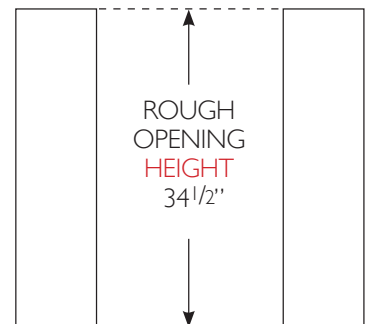

*Shown with custom panel & handle provided by others

SPECIFICATIONS

Width	Depth†	Height	Wine Storage	Opening Width	Opening Depth	Opening Height	Crated Weight
14 $\frac{7}{8}$ "	23 $\frac{3}{4}$ "	34 $\frac{1}{4}$ "	23 bottles	15"	24"	34 $\frac{1}{2}$ "	N/A

WINE CABINET - OVERLAY

TWC-15-R-OG-A, TWC-15-L-OG-A - GLASS DOOR

TWC-15-R-OP-A, TWC-15-L-OP-A - SOLID DOOR

PLAN VIEWS

TWC-15-R-OG-A

TWC-15-R-OP-A

Dimensions may vary by $\pm 1/8$ "

†Depth includes $3/4$ " for overlay Panel (provided by others).

OPENING DIMENSIONS

Width

15"

Depth

24"

Height

34 1/2"

Additional information can be found on our website true-residential.com/support.