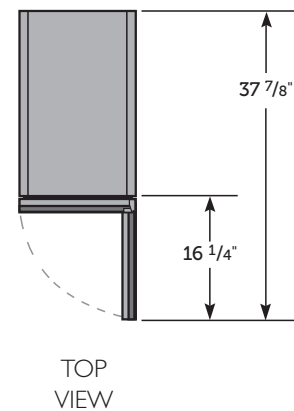

*Shown with custom panel & handle provided by others

SPECIFICATIONS

Width	Depth†	Height	Wine Storage	Opening Width	Opening Depth	Opening Height	Crated Weight
14 $\frac{7}{8}$ "	23 $\frac{3}{4}$ "	34 $\frac{1}{4}$ "	23 bottles	15"	24"	34 $\frac{1}{2}$ "	N/A

WINE CABINET - OVERLAY

TWC-15-R-OG-A, TWC-15-L-OG-A - GLASS DOOR

TWC-15-R-OP-A, TWC-15-L-OP-A - SOLID DOOR

PLAN VIEWS

TWC-15-R-OG-A

TWC-15-R-OP-A

Dimensions may vary by $\pm 1/8$ "

†Depth includes $3/4$ " for overlay Panel (provided by others).

OPENING DIMENSIONS

Width

15"

Depth

24"

Height

34 1/2"

Additional information can be found on our website true-residential.com/support.