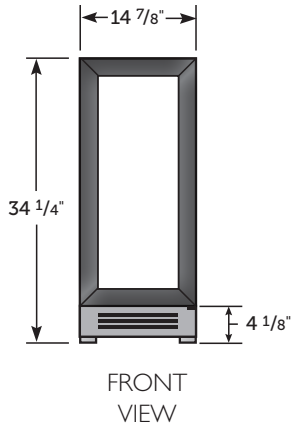

*Shown with custom panel & handle provided by others

SPECIFICATIONS

Width	Depth†	Height	Wine Storage	Opening Width	Opening Depth	Opening Height	Crated Weight
14 $\frac{7}{8}$ "	23 $\frac{3}{4}$ "	34 $\frac{1}{4}$ "	23 bottles	15"	24"	34 $\frac{1}{2}$ "	N/A

WINE CABINET - OVERLAY

TWC-15-R-OG-A, TWC-15-L-OG-A - GLASS DOOR

TWC-15-R-OP-A, TWC-15-L-OP-A - SOLID DOOR

PLAN VIEWS

TWC-15-R-OG-A

TWC-15-R-OP-A

Dimensions may vary by $\pm 1/8$ "

†Depth includes $3/4$ " for overlay Panel (provided by others).

OPENING DIMENSIONS

Width

15"

Depth

24"

Height

34 1/2"

Additional information can be found on our website true-residential.com/support.