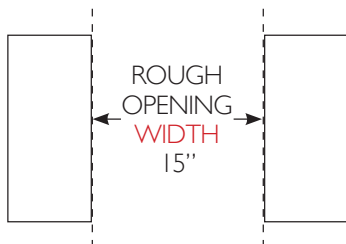

*Shown with custom panel & handle provided by others

SPECIFICATIONS

Width	Depth†	Height	Wine Storage	Opening Width	Opening Depth	Opening Height	Crated Weight
14 $\frac{7}{8}$ "	23 $\frac{3}{4}$ "	34 $\frac{1}{4}$ "	23 bottles	15"	24"	34 $\frac{1}{2}$ "	N/A

WINE CABINET - OVERLAY

TWC-15-R-OG-A, TWC-15-L-OG-A - GLASS DOOR

TWC-15-R-OP-A, TWC-15-L-OP-A - SOLID DOOR

PLAN VIEWS

TWC-15-R-OG-A

TWC-15-R-OP-A

Dimensions may vary by $\pm 1/8$ "

†Depth includes $3/4$ " for overlay Panel (provided by others).

OPENING DIMENSIONS

Width

15"

Depth

24"

Height

34 1/2"

Additional information can be found on our website true-residential.com/support.