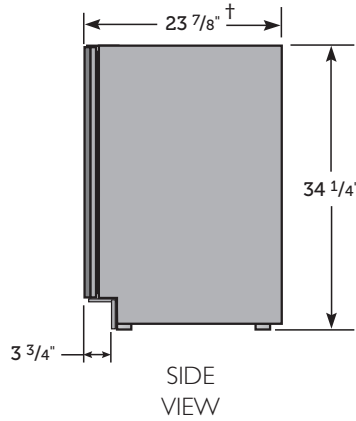

*Shown with custom panel & handle provided by others

SPECIFICATIONS

Width	Depth†	Height	Wine Storage	Opening Width	Opening Depth	Opening Height	Crated Weight
14 $\frac{7}{8}$ "	23 $\frac{3}{4}$ "	34 $\frac{1}{4}$ "	23 bottles	15"	24"	34 $\frac{1}{2}$ "	N/A

WINE CABINET - OVERLAY

TWC-15-R-OG-A, TWC-15-L-OG-A - GLASS DOOR

TWC-15-R-OP-A, TWC-15-L-OP-A - SOLID DOOR

PLAN VIEWS

TWC-15-R-OG-A

TWC-15-R-OP-A

Dimensions may vary by $\pm 1/8$ "

†Depth includes $3/4$ " for overlay Panel (provided by others).

OPENING DIMENSIONS

Width

15"

Depth

24"

Height

34 1/2"

Additional information can be found on our website true-residential.com/support.