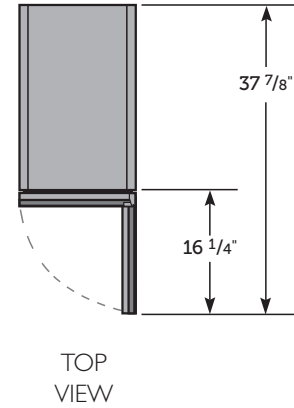

*Shown with custom panel & handle provided by others

SPECIFICATIONS

Width	Depth†	Height	Wine Storage	Opening Width	Opening Depth	Opening Height	Crated Weight
14 $\frac{7}{8}$ "	23 $\frac{3}{4}$ "	34 $\frac{1}{4}$ "	23 bottles	15"	24"	34 $\frac{1}{2}$ "	N/A

WINE CABINET - OVERLAY

TWC-15-R-OG-A, TWC-15-L-OG-A - GLASS DOOR

TWC-15-R-OP-A, TWC-15-L-OP-A - SOLID DOOR

PLAN VIEWS

TWC-15-R-OG-A

TWC-15-R-OP-A

Dimensions may vary by $\pm 1/8$ "

†Depth includes $3/4$ " for overlay Panel (provided by others).

OPENING DIMENSIONS

Width

15"

Depth

24"

Height

34 1/2"

Additional information can be found on our website true-residential.com/support.