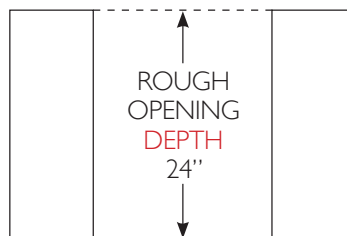

*Shown with custom panel & handle provided by others

SPECIFICATIONS

Width	Depth†	Height	Wine Storage	Opening Width	Opening Depth	Opening Height	Crated Weight
14 $\frac{7}{8}$ "	23 $\frac{3}{4}$ "	34 $\frac{1}{4}$ "	23 bottles	15"	24"	34 $\frac{1}{2}$ "	N/A

WINE CABINET - OVERLAY

TWC-15-R-OG-A, TWC-15-L-OG-A - GLASS DOOR

TWC-15-R-OP-A, TWC-15-L-OP-A - SOLID DOOR

PLAN VIEWS

TWC-15-R-OG-A

TWC-15-R-OP-A

Dimensions may vary by $\pm 1/8$ "

†Depth includes $3/4$ " for overlay Panel (provided by others).

OPENING DIMENSIONS

Width

15"

Depth

24"

Height

34 1/2"

Additional information can be found on our website true-residential.com/support.