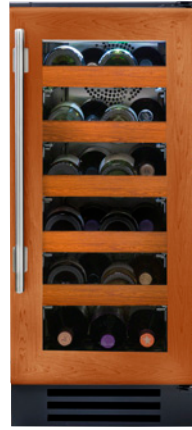

WINE CABINET - OVERLAY

TWC-15-R-OG-A, TWC-15-L-OG-A - GLASS DOOR
 TWC-15-R-OP-A, TWC-15-L-OP-A - SOLID DOOR

Overlay Panel Left Hinged
TWC-15-L-OP-A

Overlay Panel Right Hinged
TWC-15-R-OP-A

Overlay Glass Left Hinged
TWC-15-L-OG-A

Overlay Glass Right Hinged
TWC-15-R-OG-A

Sleek size meets robust style for a new dimension in wine storage. The True Professional Series® 15" Wine Cabinet redefines the options for customizing your space to accommodate your favorite vintages. Precision control and exquisite craftsmanship combine to maintain the perfect conditions for your wine without compromising style.

†Depth includes $\frac{3}{4}$ " for overlay Panel (provided by others).

EXCEPTIONAL FEATURES

- Industry exclusive, 300-series stainless steel interior, black vinyl exterior.
- Zero-clearance hinging allows for integrated installation.
- Patented TriLumina® LED lighting gently illuminates your wine and allows you to choose from white, amber, or blue with the push of a button.
- Low-E, double pane, UV tinted glass.
- True Precision Control® with steel touch technology and readout provides digital accuracy.
- 5 glide out wine racks and 1 floor cradle accommodate a total of 23 bottles.
- Temperature zone can be adjusted from 40°F (4.4°C) to 65°F (18.3°C).
- TrueFlex® shelving system allows convertibility to a beverage center or refrigerator.
- Star-K compliant.
- UL rated for outdoor use.