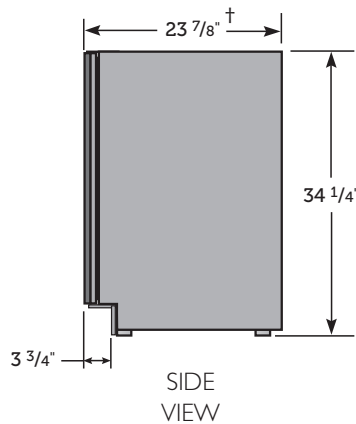

*Shown with custom panel & handle provided by others

SPECIFICATIONS

Width	Depth†	Height	Wine Storage	Opening Width	Opening Depth	Opening Height	Crated Weight
14 $\frac{7}{8}$ "	23 $\frac{3}{4}$ "	34 $\frac{1}{4}$ "	23 bottles	15"	24"	34 $\frac{1}{2}$ "	N/A

WINE CABINET - OVERLAY

TWC-15-R-OG-A, TWC-15-L-OG-A - GLASS DOOR

TWC-15-R-OP-A, TWC-15-L-OP-A - SOLID DOOR

PLAN VIEWS

TWC-15-R-OG-A

TWC-15-R-OP-A

Dimensions may vary by $\pm 1/8$ "

†Depth includes $3/4$ " for overlay Panel (provided by others).

OPENING DIMENSIONS

Width

15"

Depth

24"

Height

34 1/2"

Additional information can be found on our website true-residential.com/support.