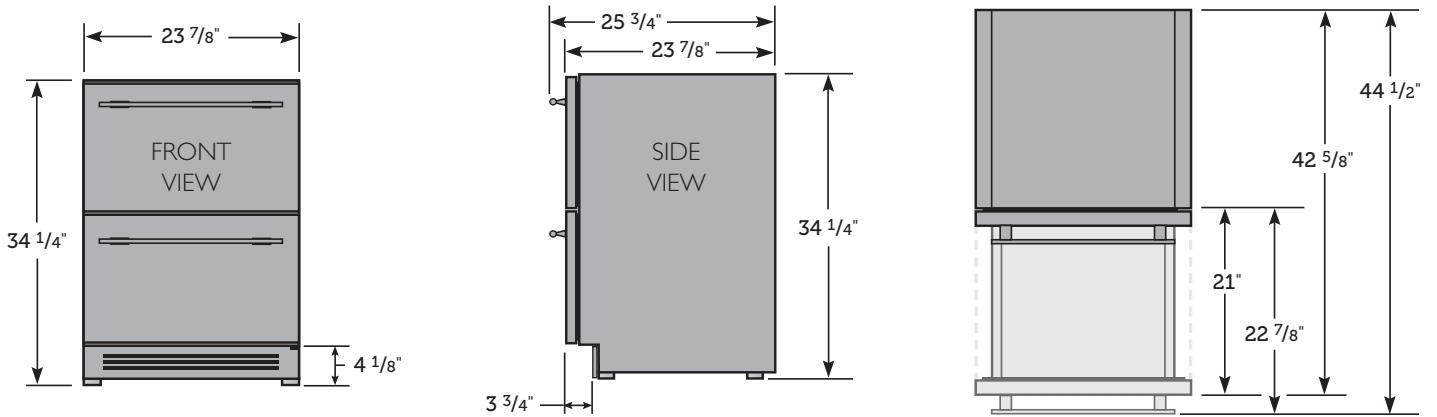

## EXCEPTIONAL FEATURES

- Industry exclusive, 300-series stainless steel interior and exterior.
- 5.4 cubic feet of capacity.
- High-quality, white, dual LED lighting illuminates both the top and bottom drawers.
- True Precision Control® with steel touch technology and readout provides digital accuracy.
- Balanced, forced-air refrigeration system enables rapid product pull down and even temperature throughout.
- 2 heavy-duty bin dividers per drawer.
- Exclusive True®-Glide soft-close feature for both drawers.
- Rated for both beverage and open food storage.
- Star-K compliant.
- UL rated for outdoor use.

Dimensions may vary by  $\pm \frac{1}{8}$ "

**OPENING DIMENSIONS**

**Width**

24"

**Depth**

24"

**Height**

34 $\frac{1}{2}$ "