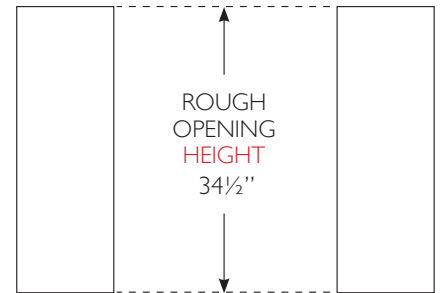

## SPECIFICATIONS

Width	Depth†	Height	Drawers	Opening Width	Opening Depth	Opening Height	Crated Weight
23 <sup>7</sup> / <sub>8</sub>	23 <sup>7</sup> / <sub>8</sub>	34 <sup>1</sup> / <sub>4</sub>	2	24"	24"	34 <sup>1</sup> / <sub>2</sub> "	210

Dimensions may vary by  $\pm \frac{1}{8}$ "

**OPENING DIMENSIONS**

**Width**

24"

**Depth**

24"

**Height**

34 $\frac{1}{2}$ "