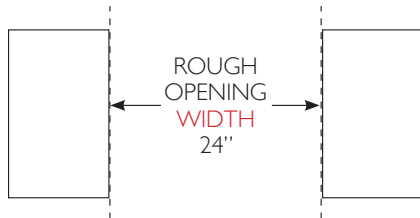

## SPECIFICATIONS

Width	Depth†	Height	Drawers	Opening Width	Opening Depth	Opening Height	Crated Weight
23 <sup>7</sup> / <sub>8</sub>	23 <sup>7</sup> / <sub>8</sub>	34 <sup>1</sup> / <sub>4</sub>	2	24"	24"	34 <sup>1</sup> / <sub>2</sub> "	210

## EXCEPTIONAL FEATURES

- Industry exclusive, 300-series stainless steel interior and exterior.
- 5.4 cubic feet of capacity.
- High-quality, white, dual LED lighting illuminates both the top and bottom drawers.
- True Precision Control® with steel touch technology and readout provides digital accuracy.
- Balanced, forced-air refrigeration system enables rapid product pull down and even temperature throughout.
- 2 heavy-duty bin dividers per drawer.
- Exclusive True®-Glide soft-close feature for both drawers.
- Rated for both beverage and open food storage.
- Star-K compliant.
- UL rated for outdoor use.

Dimensions may vary by  $\pm \frac{1}{8}$ "

**OPENING DIMENSIONS**

**Width**

24"

**Depth**

24"

**Height**

34 $\frac{1}{2}$ "