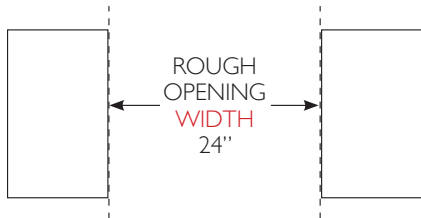

SPECIFICATIONS

| Width | Depth† | Height | Drawers | Opening Width | Opening Depth | Opening Height | Crated Weight |
|--------------------------------|--------------------------------|--------------------------------|---------|---------------|---------------|----------------------------------|---------------|
| 23 ⁷ / ₈ | 23 ⁷ / ₈ | 34 ¹ / ₄ | 2 | 24" | 24" | 34 ¹ / ₂ " | 210 |

†Depth does include ³/₄ for overlay Panel (provided by others).

EXCEPTIONAL FEATURES

- Industry exclusive, 300-series stainless steel interior, black vinyl exterior.
- 5.4 cubic feet of capacity.
- High-quality, white, dual LED lighting illuminates both the top and bottom drawers.
- True Precision Control® with steel touch technology and readout provides digital accuracy.
- Balanced, forced-air refrigeration system enables rapid product pull down and even temperature throughout.
- 2 heavy-duty bin dividers per drawer.
- Exclusive True®-Glide soft-close feature for both drawers.
- Rated for both beverage and open food storage.
- Star-K compliant.
- UL rated for outdoor use.

PLAN VIEW

Dimensions may vary by $\pm \frac{1}{8}$ "

OPENING DIMENSIONS

Width

24"

Depth

24"

Height