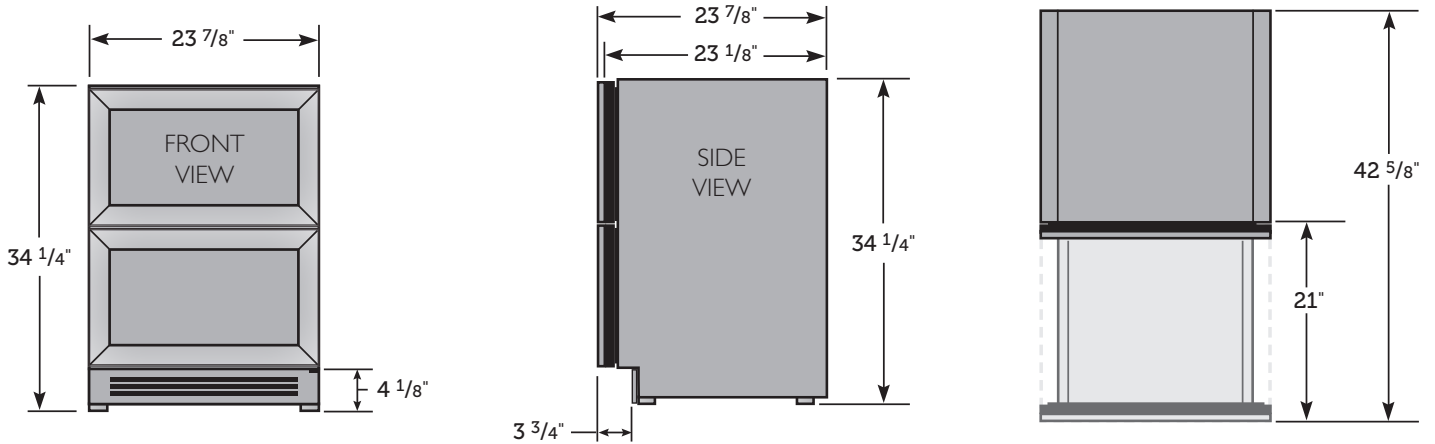

SPECIFICATIONS

| Width | Depth† | Height | Drawers | Opening Width | Opening Depth | Opening Height | Crated Weight |
|--------------------------------|--------------------------------|--------------------------------|---------|---------------|---------------|----------------------------------|---------------|
| 23 ⁷ / ₈ | 23 ⁷ / ₈ | 34 ¹ / ₄ | 2 | 24" | 24" | 34 ¹ / ₂ " | 210 |

†Depth does include ³/₄ for overlay Panel (provided by others).

EXCEPTIONAL FEATURES

- Industry exclusive, 300-series stainless steel interior, black vinyl exterior.
- 5.4 cubic feet of capacity.
- High-quality, white, dual LED lighting illuminates both the top and bottom drawers.
- True Precision Control® with steel touch technology and readout provides digital accuracy.
- Balanced, forced-air refrigeration system enables rapid product pull down and even temperature throughout.
- 2 heavy-duty bin dividers per drawer.
- Exclusive True®-Glide soft-close feature for both drawers.
- Rated for both beverage and open food storage.
- Star-K compliant.
- UL rated for outdoor use.

PLAN VIEW

Dimensions may vary by $\pm \frac{1}{8}$ "

OPENING DIMENSIONS

Width

24"

Depth

24"

Height