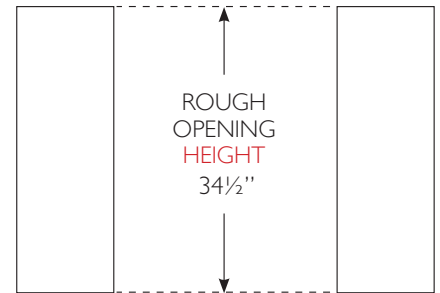

### SPECIFICATIONS

Width	Depth†	Height	Shelves	Opening Width	Opening Depth	Opening Height	Crated Weight
23 <sup>7</sup> / <sub>8</sub>	23 <sup>7</sup> / <sub>8</sub>	34 <sup>1</sup> / <sub>4</sub>	2	24"	24"	34 <sup>1</sup> / <sub>2</sub> "	185

**PLAN VIEW**

**OPENING DIMENSIONS**

**Width**

24"

**Depth**

24"

**Height**

34½"