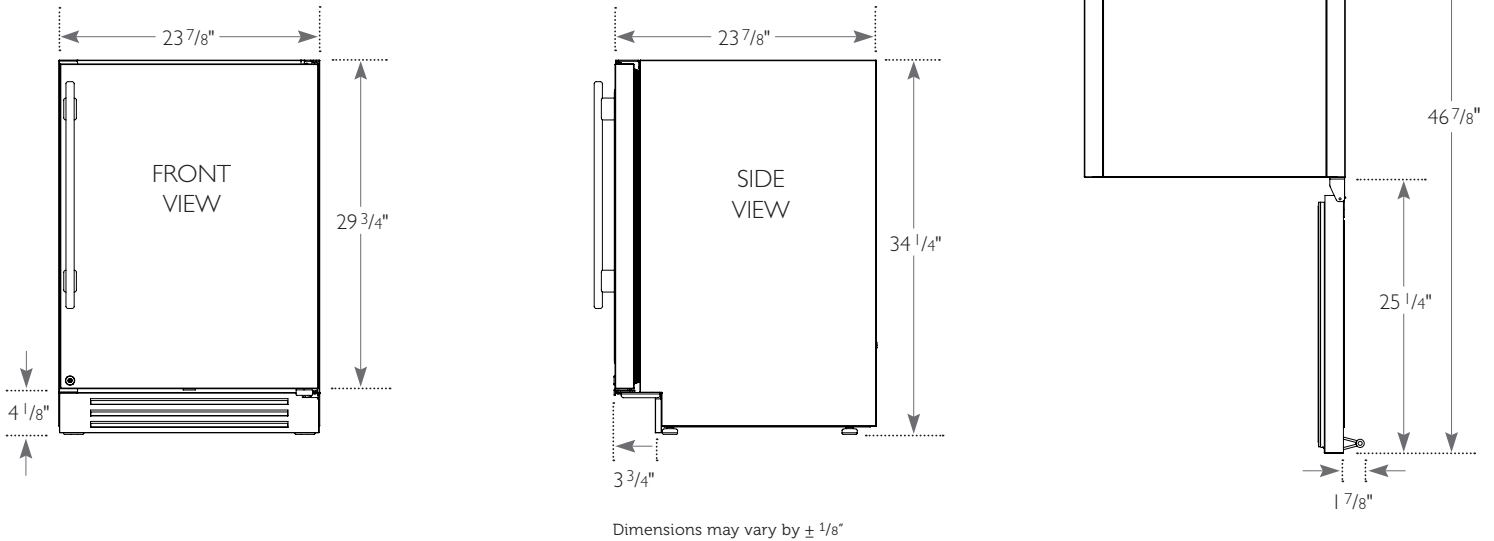

### SPECIFICATIONS

Width	Depth†	Height	Shelves	Opening Width	Opening Depth	Opening Height	Crated Weight
23 <sup>7</sup> / <sub>8</sub>	23 <sup>7</sup> / <sub>8</sub>	34 <sup>1</sup> / <sub>4</sub>	2	24"	24"	34 <sup>1</sup> / <sub>2</sub> "	185

**PLAN VIEW**

**OPENING DIMENSIONS**

**Width**

24"

**Depth**

24"

**Height**

34½"