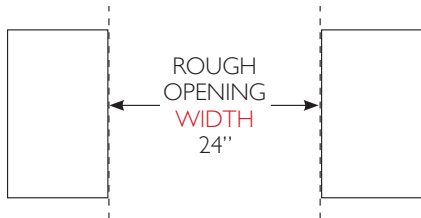

### SPECIFICATIONS

Width	Depth†	Height	Shelves	Opening Width	Opening Depth	Opening Height	Crated Weight
23 <sup>7</sup> / <sub>8</sub>	23 <sup>7</sup> / <sub>8</sub>	34 <sup>1</sup> / <sub>4</sub>	2	24"	24"	34 <sup>1</sup> / <sub>2</sub> "	185

**PLAN VIEW**

**OPENING DIMENSIONS**

**Width**

24"

**Depth**

24"

**Height**

34½"