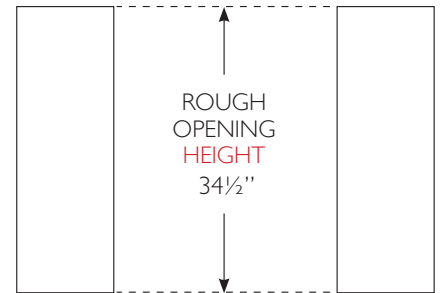

Height

34½"

Additional information can be found on our website true-residential.com/support.