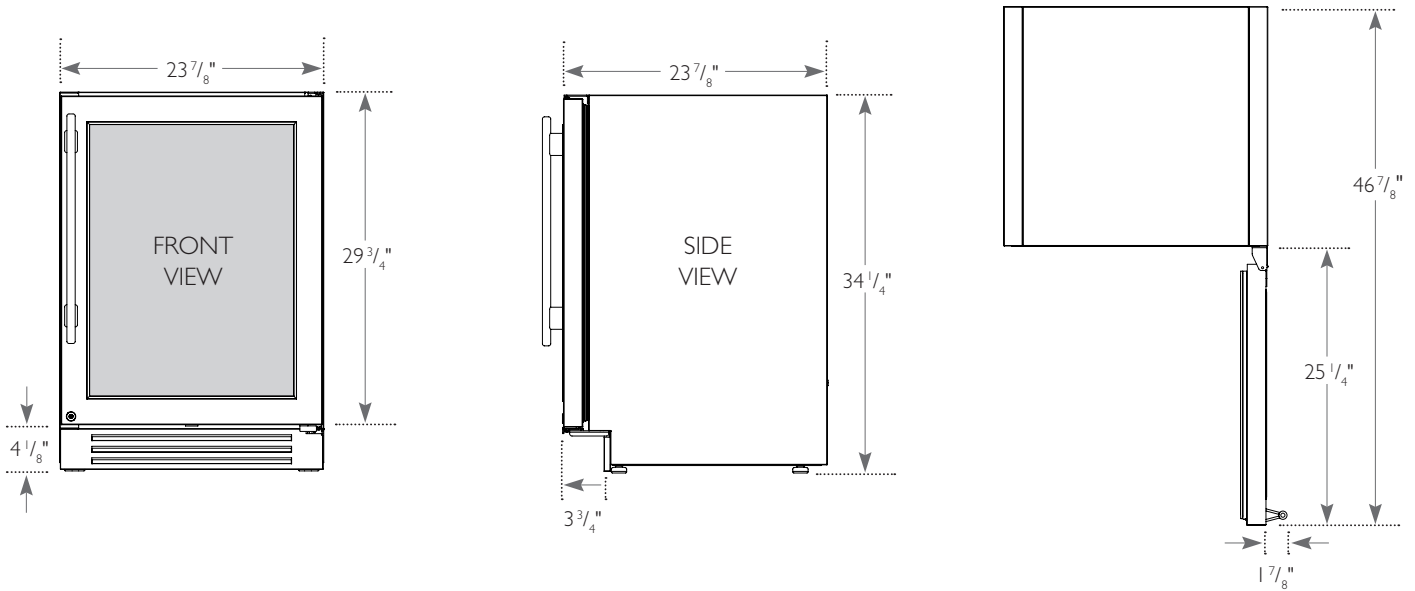

### SPECIFICATIONS

Width	Depth†	Height	Shelves	Opening Width	Opening Depth	Opening Height	Crated Weight
23 <sup>7</sup> / <sub>8</sub>	23 <sup>7</sup> / <sub>8</sub>	34 <sup>1</sup> / <sub>4</sub>	2	24"	24"	34 <sup>1</sup> / <sub>2</sub> "	N/A

## PLAN VIEW

## OPENING DIMENSIONS

### Width

24"