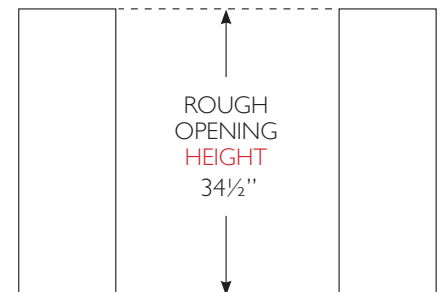

Additional information can be found on our website true-residential.com/support.