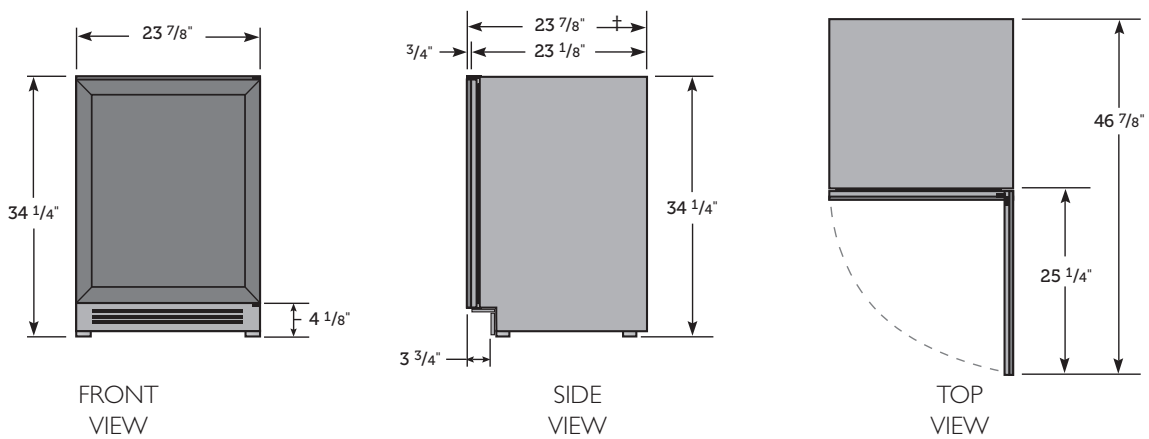

## PLAN VIEW

### TUR-24-R-OP-A

Dimensions may vary by  $\pm 1/8"$

†Depth includes 3/4 for overlay Panel (provided by others).

### Width

24"