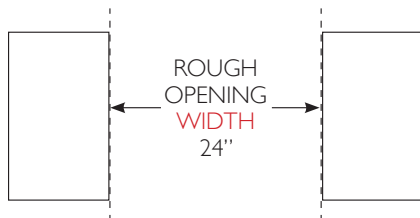

Additional information can be found on our website true-residential.com/support.