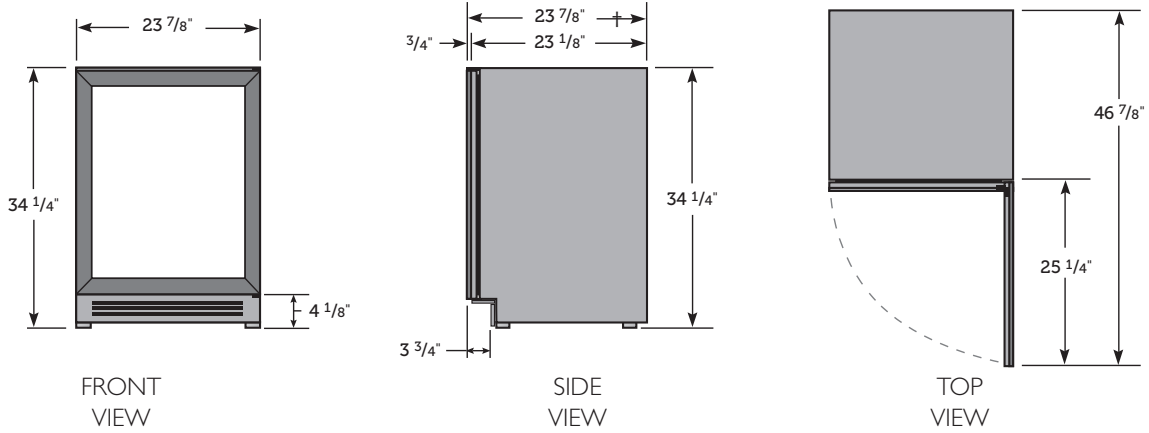

### TUR-24-R-OP-A

Dimensions may vary by  $\pm 1/8"$

†Depth includes 3/4 for overlay Panel (provided by others).

### Width

24"