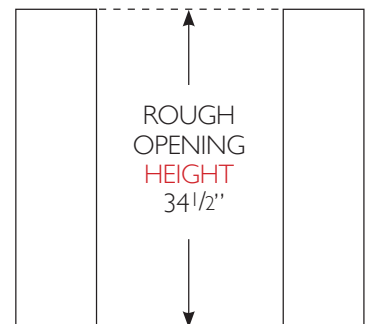

SPECIFICATIONS

Width	Depth†	Height	Shelves	Opening Width	Opening Depth	Opening Height	Crated Weight
14 ⁷ / ₈	23 ⁷ / ₈	34 ¹ / ₄	2	15"	24"	34 ¹ / ₂ "	145

†Depth does not include 1⁷/₈ foot door handle.

EXCEPTIONAL FEATURES

OPENING DIMENSIONS

Width

15"

Depth

24"

Height

34 1/2"

Additional information can be found on our website true-residential.com/support.