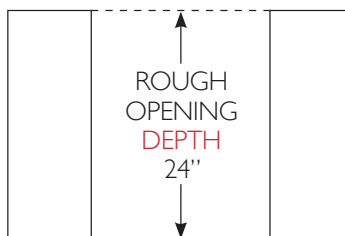

SPECIFICATIONS

Width	Depth†	Height	Shelves	Opening Width	Opening Depth	Opening Height	Crated Weight
14 ⁷ / ₈	23 ⁷ / ₈	34 ¹ / ₄	2	15"	24"	34 ¹ / ₂ "	145

†Depth does not include 1⁷/₈ foot door handle.

EXCEPTIONAL FEATURES

OPENING DIMENSIONS

Width

15"

Depth

24"

Height

34 1/2"

Additional information can be found on our website true-residential.com/support.