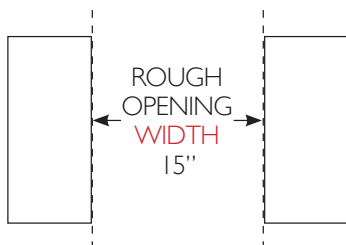

SPECIFICATIONS

Width	Depth†	Height	Shelves	Opening Width	Opening Depth	Opening Height	Crated Weight
14 ⁷ / ₈	23 ⁷ / ₈	34 ¹ / ₄	2	15"	24"	34 ¹ / ₂ "	145

†Depth does not include 1⁷/₈ foot door handle.

EXCEPTIONAL FEATURES

OPENING DIMENSIONS

Width

15"

Depth

24"

Height

34 1/2"

Additional information can be found on our website true-residential.com/support.