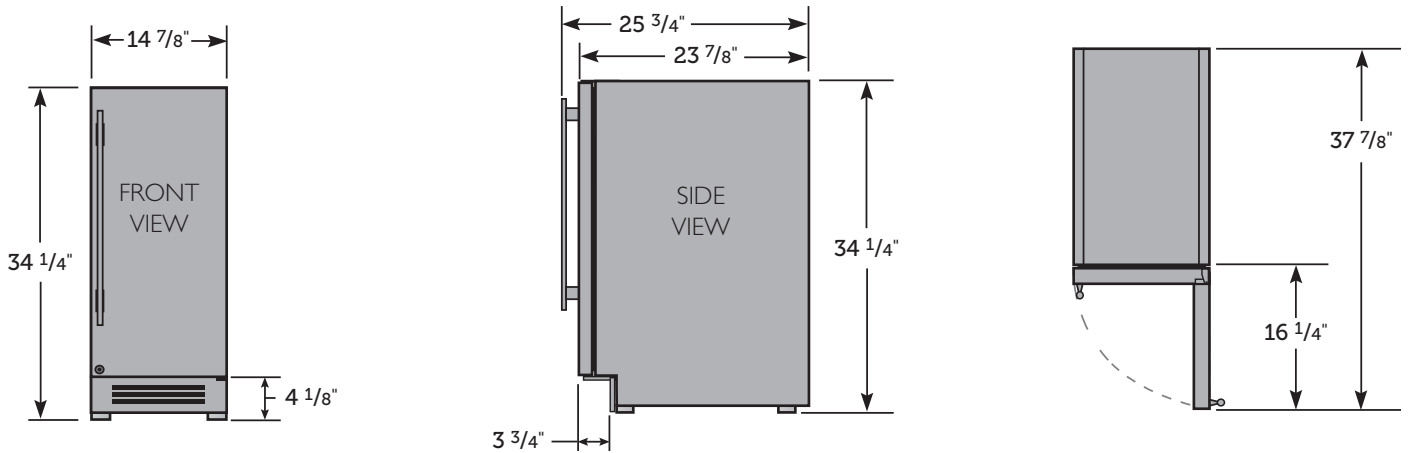

PLAN VIEW

Dimensions may vary by $\pm \frac{1}{8}$ "

OPENING DIMENSIONS

Width

15"