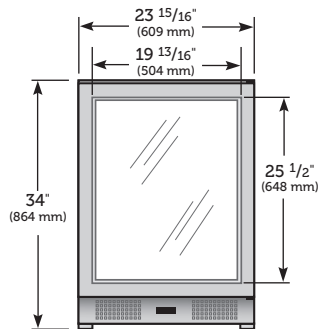

SPECIFICATIONS

Exterior Dimensions: 23 15/16" W x 24 17/32" D† x 34" H
 Voltage: 115/60/1
 Amps: 1.9
 Power Cord Length: 8'
 Crated Weight: TWC-24OP (235 lbs)
 TWC-24LH-OP (235 lbs) TWC-24OPG (245 lbs)
 TWC-24LH-OPG (245 lbs)

Shelving: 6 glide-out wine racks – 48 bottles
 1 floor wine cradle – 5 bottles
 Total Capacity: 5.7 ft³
 Lighting: Amber LED
 Temperature: Set to 55°F with a 33°F - 65°F Range

†Depth includes 3/4" for optional cabinet overlay panel installed.
 Specifications subject to change with out notice.

Solid Overlay, Wine

TWC-24OP

[†]Depth includes 3/4" for custom cabinet overlay panel installed.
Height Dimensions +/- 1/2"

Solid Overlay, Wine

Left Hinge

TWC-24LH-OP

Height Dimensions +/- 1/2"

[†]Depth includes 3/4" for custom cabinet overlay panel installed.
Height Dimensions +/- 1/2"

**Glass Door
Framed Overlay
Wine**

TWC-24OPG

[†]Depth includes 3/4" for custom cabinet overlay panel installed.
Height Dimensions +/- 1/2"

**Glass Door
Framed Overlay
Wine, Left Hinge**

TWC-24LH-OPG

[†]Depth includes 3/4" for custom cabinet overlay panel installed.
Height Dimensions +/- 1/2"