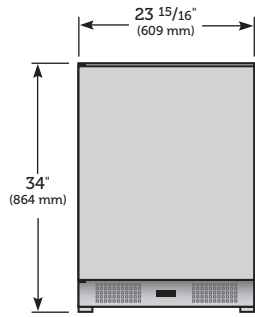

SPECIFICATIONS

Exterior Dimensions: 23 15/16" W x 24 17/32" D† x 34" H
 Voltage: 115/60/1
 Amps: 1.9
 Power Cord Length: 8'
 Crated Weight: TWC-24OP (235 lbs)
 TWC-24LH-OP (235 lbs) TWC-24OPG (245 lbs)
 TWC-24LH-OPG (245 lbs)

Solid Overlay, Wine

TWC-24OP

[†]Depth includes 3/4" for custom cabinet overlay panel installed.
Height Dimensions +/- 1/2"

Solid Overlay, Wine

Left Hinge

TWC-24LH-OP

Height Dimensions +/- 1/2"

[†]Depth includes 3/4" for custom cabinet overlay panel installed.
Height Dimensions +/- 1/2"

**Glass Door
Framed Overlay
Wine**

TWC-24OPG

[†]Depth includes 3/4" for custom cabinet overlay panel installed.
Height Dimensions +/- 1/2"

**Glass Door
Framed Overlay
Wine, Left Hinge**

TWC-24LH-OPG

[†]Depth includes 3/4" for custom cabinet overlay panel installed.
Height Dimensions +/- 1/2"