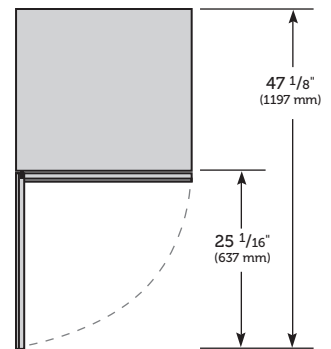

SPECIFICATIONS

Exterior Dimensions: 23 15/16" W x 24 17/32" D† x 34" H
 Voltage: 115/60/1
 Amps: 1.9
 Power Cord Length: 8'
 Crated Weight: TWC-24OP (235 lbs)
 TWC-24LH-OP (235 lbs) TWC-24OPG (245 lbs)
 TWC-24LH-OPG (245 lbs)

Solid Overlay, Wine

TWC-24OP

[†]Depth includes 3/4" for custom cabinet overlay panel installed.
Height Dimensions +/- 1/2"

Solid Overlay, Wine

Left Hinge

TWC-24LH-OP

Height Dimensions +/- 1/2"

[†]Depth includes 3/4" for custom cabinet overlay panel installed.
Height Dimensions +/- 1/2"

**Glass Door
Framed Overlay
Wine**

TWC-24OPG

[†]Depth includes 3/4" for custom cabinet overlay panel installed.
Height Dimensions +/- 1/2"

**Glass Door
Framed Overlay
Wine, Left Hinge**

TWC-24LH-OPG

[†]Depth includes 3/4" for custom cabinet overlay panel installed.
Height Dimensions +/- 1/2"