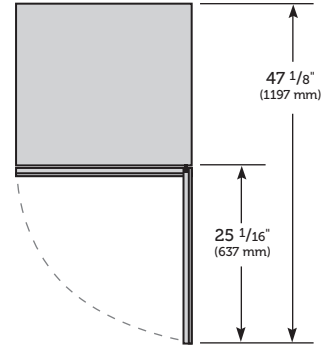

SPECIFICATIONS

Exterior Dimensions: 23 15/16" W x 24 17/32" D† x 34" H
 Voltage: 115/60/1
 Amps: 1.9
 Power Cord Length: 8'
 Crated Weight: TWC-24OP (235 lbs)
 TWC-24LH-OP (235 lbs) TWC-24OPG (245 lbs)
 TWC-24LH-OPG (245 lbs)

Shelving: 6 glide-out wine racks – 48 bottles
 1 floor wine cradle – 5 bottles
 Total Capacity: 5.7 ft³
 Lighting: Amber LED
 Temperature: Set to 55°F with a 33°F - 65°F Range

†Depth includes 3/4" for optional cabinet overlay panel installed.
 Specifications subject to change with out notice.

Solid Overlay, Wine

TWC-24OP

[†]Depth includes 3/4" for custom cabinet overlay panel installed.
Height Dimensions +/- 1/2"

Solid Overlay, Wine

Left Hinge

TWC-24LH-OP

Height Dimensions +/- 1/2"

[†]Depth includes 3/4" for custom cabinet overlay panel installed.
Height Dimensions +/- 1/2"

**Glass Door
Framed Overlay
Wine**

TWC-24OPG

[†]Depth includes 3/4" for custom cabinet overlay panel installed.
Height Dimensions +/- 1/2"

**Glass Door
Framed Overlay
Wine, Left Hinge**

TWC-24LH-OPG

[†]Depth includes 3/4" for custom cabinet overlay panel installed.
Height Dimensions +/- 1/2"