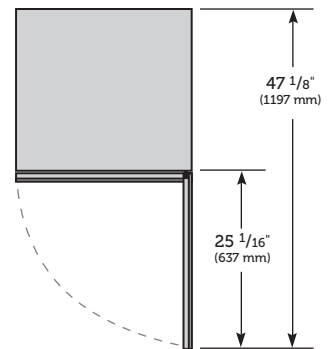

SPECIFICATIONS

Exterior Dimensions: 23 15/16" W x 24 17/32" D† x 34" H
 Voltage: 115/60/1
 Amps: 1.9
 Power Cord Length: 8'
 Crated Weight: TWC-24OP (235 lbs)
 TWC-24LH-OP (235 lbs) TWC-24OPG (245 lbs)
 TWC-24LH-OPG (245 lbs)

Solid Overlay, Wine

TWC-24OP

[†]Depth includes 3/4" for custom cabinet overlay panel installed.
Height Dimensions +/- 1/2"

Solid Overlay, Wine

Left Hinge

TWC-24LH-OP

Height Dimensions +/- 1/2"

[†]Depth includes 3/4" for custom cabinet overlay panel installed.
Height Dimensions +/- 1/2"

**Glass Door
Framed Overlay
Wine**

TWC-24OPG

[†]Depth includes 3/4" for custom cabinet overlay panel installed.
Height Dimensions +/- 1/2"

**Glass Door
Framed Overlay
Wine, Left Hinge**

TWC-24LH-OPG

[†]Depth includes 3/4" for custom cabinet overlay panel installed.
Height Dimensions +/- 1/2"