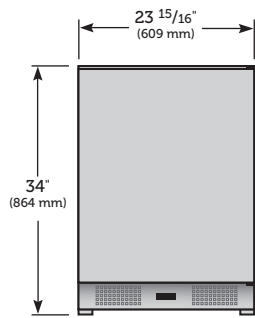

SPECIFICATIONS

Exterior Dimensions: 23 15/16" W x 24 17/32" D† x 34" H
 Voltage: 115/60/1
 Amps: 1.9
 Power Cord Length: 8'
 Crated Weight: TWC-24OP (235 lbs)
 TWC-24LH-OP (235 lbs) TWC-24OPG (245 lbs)
 TWC-24LH-OPG (245 lbs)

Shelving: 6 glide-out wine racks – 48 bottles
 1 floor wine cradle – 5 bottles
 Total Capacity: 5.7 ft³
 Lighting: Amber LED
 Temperature: Set to 55°F with a 33°F - 65°F Range

†Depth includes 3/4" for optional cabinet overlay panel installed.
 Specifications subject to change with out notice.

Solid Overlay, Wine

TWC-24OP

[†]Depth includes 3/4" for custom cabinet overlay panel installed.
Height Dimensions +/- 1/2"

Solid Overlay, Wine

Left Hinge

TWC-24LH-OP

Height Dimensions +/- 1/2"

[†]Depth includes 3/4" for custom cabinet overlay panel installed.
Height Dimensions +/- 1/2"

**Glass Door
Framed Overlay
Wine**

TWC-24OPG

[†]Depth includes 3/4" for custom cabinet overlay panel installed.
Height Dimensions +/- 1/2"

**Glass Door
Framed Overlay
Wine, Left Hinge**

TWC-24LH-OPG

[†]Depth includes 3/4" for custom cabinet overlay panel installed.
Height Dimensions +/- 1/2"