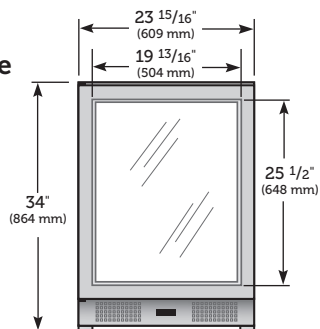

SPECIFICATIONS

Exterior Dimensions: 23 15/16" W x 24 17/32" D† x 34" H
 Voltage: 115/60/1
 Amps: 1.9
 Power Cord Length: 8'
 Crated Weight: TWC-24OP (235 lbs)
 TWC-24LH-OP (235 lbs) TWC-24OPG (245 lbs)
 TWC-24LH-OPG (245 lbs)

Solid Overlay, Wine

TWC-24OP

[†]Depth includes 3/4" for custom cabinet overlay panel installed.
Height Dimensions +/- 1/2"

Solid Overlay, Wine

Left Hinge

TWC-24LH-OP

Height Dimensions +/- 1/2"

[†]Depth includes 3/4" for custom cabinet overlay panel installed.
Height Dimensions +/- 1/2"

**Glass Door
Framed Overlay
Wine**

TWC-24OPG

[†]Depth includes 3/4" for custom cabinet overlay panel installed.
Height Dimensions +/- 1/2"

**Glass Door
Framed Overlay
Wine, Left Hinge**

TWC-24LH-OPG

[†]Depth includes 3/4" for custom cabinet overlay panel installed.
Height Dimensions +/- 1/2"