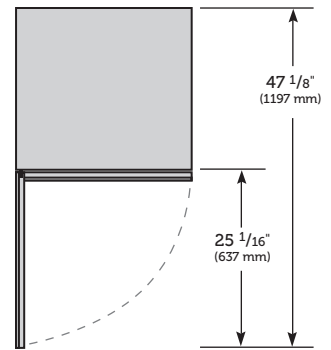

SPECIFICATIONS

Exterior Dimensions: 23 15/16" W x 24 17/32" D† x 34" H
 Voltage: 115/60/1
 Amps: 1.9
 Power Cord Length: 8'
 Crated Weight: TWC-24OP (235 lbs)
 TWC-24LH-OP (235 lbs) TWC-24OPG (245 lbs)
 TWC-24LH-OPG (245 lbs)

Solid Overlay, Wine

TWC-24OP

[†]Depth includes 3/4" for custom cabinet overlay panel installed.
Height Dimensions +/- 1/2"

Solid Overlay, Wine

Left Hinge

TWC-24LH-OP

Height Dimensions +/- 1/2"

[†]Depth includes 3/4" for custom cabinet overlay panel installed.
Height Dimensions +/- 1/2"

**Glass Door
Framed Overlay
Wine**

TWC-24OPG

[†]Depth includes 3/4" for custom cabinet overlay panel installed.
Height Dimensions +/- 1/2"

**Glass Door
Framed Overlay
Wine, Left Hinge**

TWC-24LH-OPG

[†]Depth includes 3/4" for custom cabinet overlay panel installed.
Height Dimensions +/- 1/2"