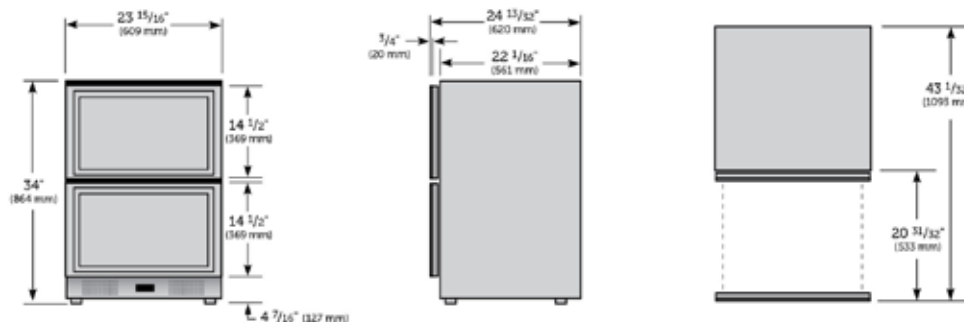

4 Drawer Dividers

Total Capacity: 5.6 ft³

Lighting: White LED

Temperature: Set to 35°F with a 33°F - 65°F range

Cabinet shown with custom overlay panel and door handle — supplied by others.

¹Depth includes ³/₄" for optional cabinet overlay panel installed.

> 2 YEAR PARTS AND LABOR WARRANTY WITH AN ADDITIONAL 3 YEARS ON THE SEALED SYSTEM

PLAN VIEW

¹Depth includes ³/₄" for optional cabinet overlay panel installed.
Height Dimensions +/- 1/2"

2001 East Terra Lane, O'Fallon, MO 63366 USA