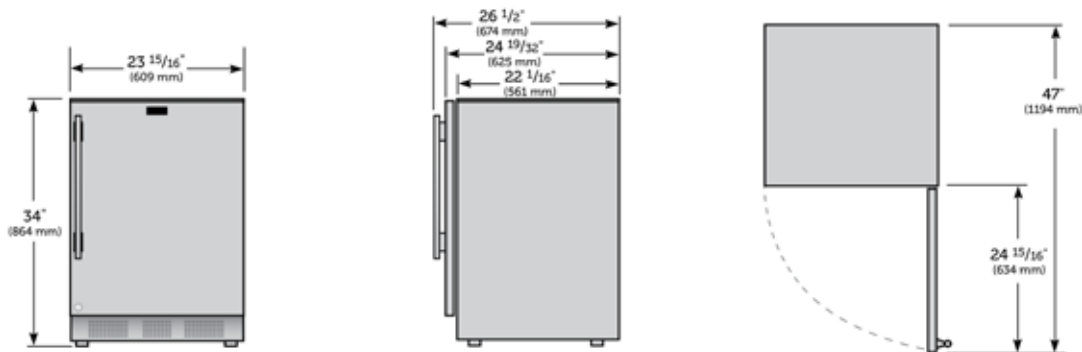

PLAN VIEW

Height Dimensions +/- 1/2"

2001 East Terra Lane, O'Fallon, MO 63366 USA

phone 636.240.2400 toll free 888.616.8783 parts 800.424.8783 fax 636.272.7546

website www.true-residential.com info address info@true-residential.com